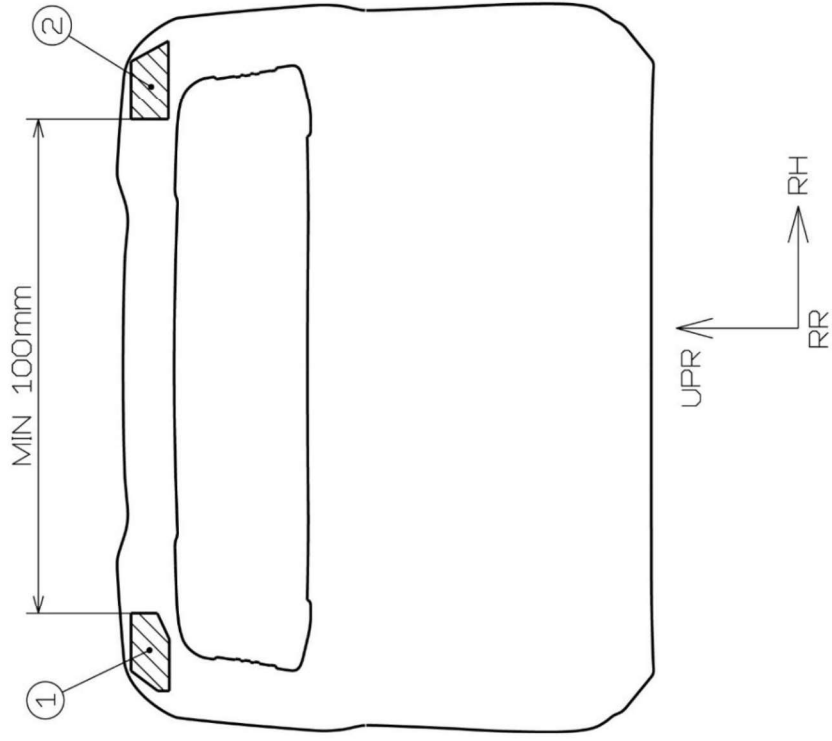

- ① TARGET AREA – PRODUCTION PARTS
- ② TARGET AREA – REPLACEMENT PARTS

PART:	Rear Quarter Panel	
MODEL:	RZ 300e/450e	DWG. NO.: 23-13-1-A
	TOYOTA MOTOR CORPORATION	

① TARGET AREA – PRODUCTION PARTS

② TARGET AREA – REPLACEMENT PARTS