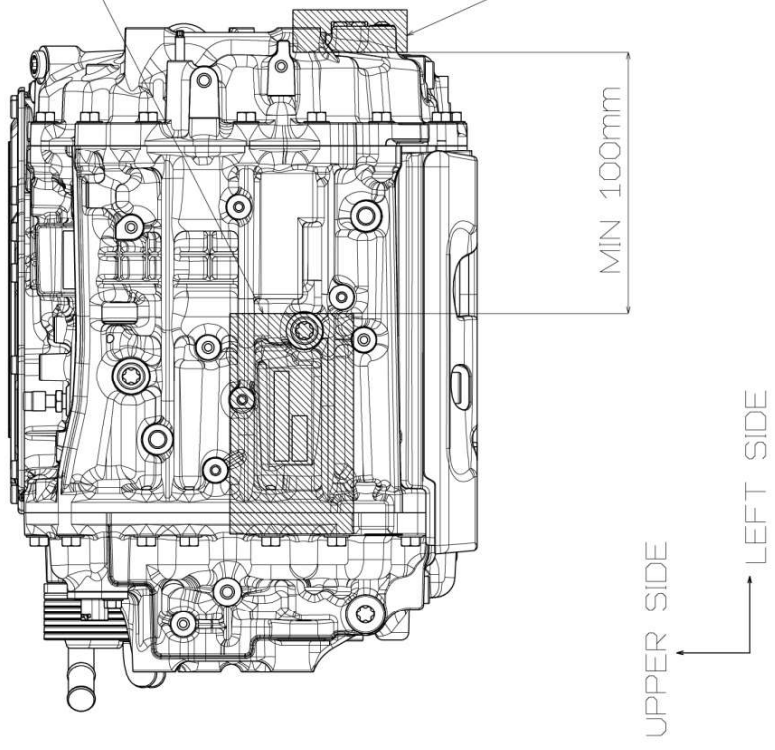

- ① TARGET AREA – PRODUCTION PARTS
- ② TARGET AREA – REPLACEMENT PARTS

VIEW FROM THE VEHICLE LEFT SIDE

VIEW FROM THE VEHICLE RIGHT SIDE

PART:	Motor (Q910)
MODEL:	RZ 300e/450e
DWG. NO.:	23-1-1-A
TOYOTA MOTOR CORPORATION	

- ① TARGET AREA – PRODUCTION PARTS
- ② TARGET AREA – REPLACEMENT PARTS

VIEW FROM THE VEHICLE FRONT SIDE

VIEW FROM THE VEHICLE LEFT SIDE

PART:	Motor (QA10)
MODEL:	RZ 300e/450e
DWG. NO.:	23-1-2-A
TOYOTA MOTOR CORPORATION	

- ① TARGET AREA – PRODUCTION PARTS
- ② TARGET AREA – REPLACEMENT PARTS

VIEW FROM THE VEHICLE LEFT SIDE

VIEW FROM THE VEHICLE RIGHT SIDE

MIN 100mm

PART:	Transmission (Q910)	
MODEL:	RZ 300e/450e	DWG. NO.: 23-2-1-A
	TOYOTA MOTOR CORPORATION	

- ① TARGET AREA – PRODUCTION PARTS
- ② TARGET AREA – REPLACEMENT PARTS

VIEW FROM THE VEHICLE FRONT SIDE

VIEW FROM THE VEHICLE LEFT SIDE

PART:	Transmission (QA10)	
MODEL:	RZ 300e/450e	DWG. NO.: 23-2-2-A
	TOYOTA MOTOR CORPORATION	