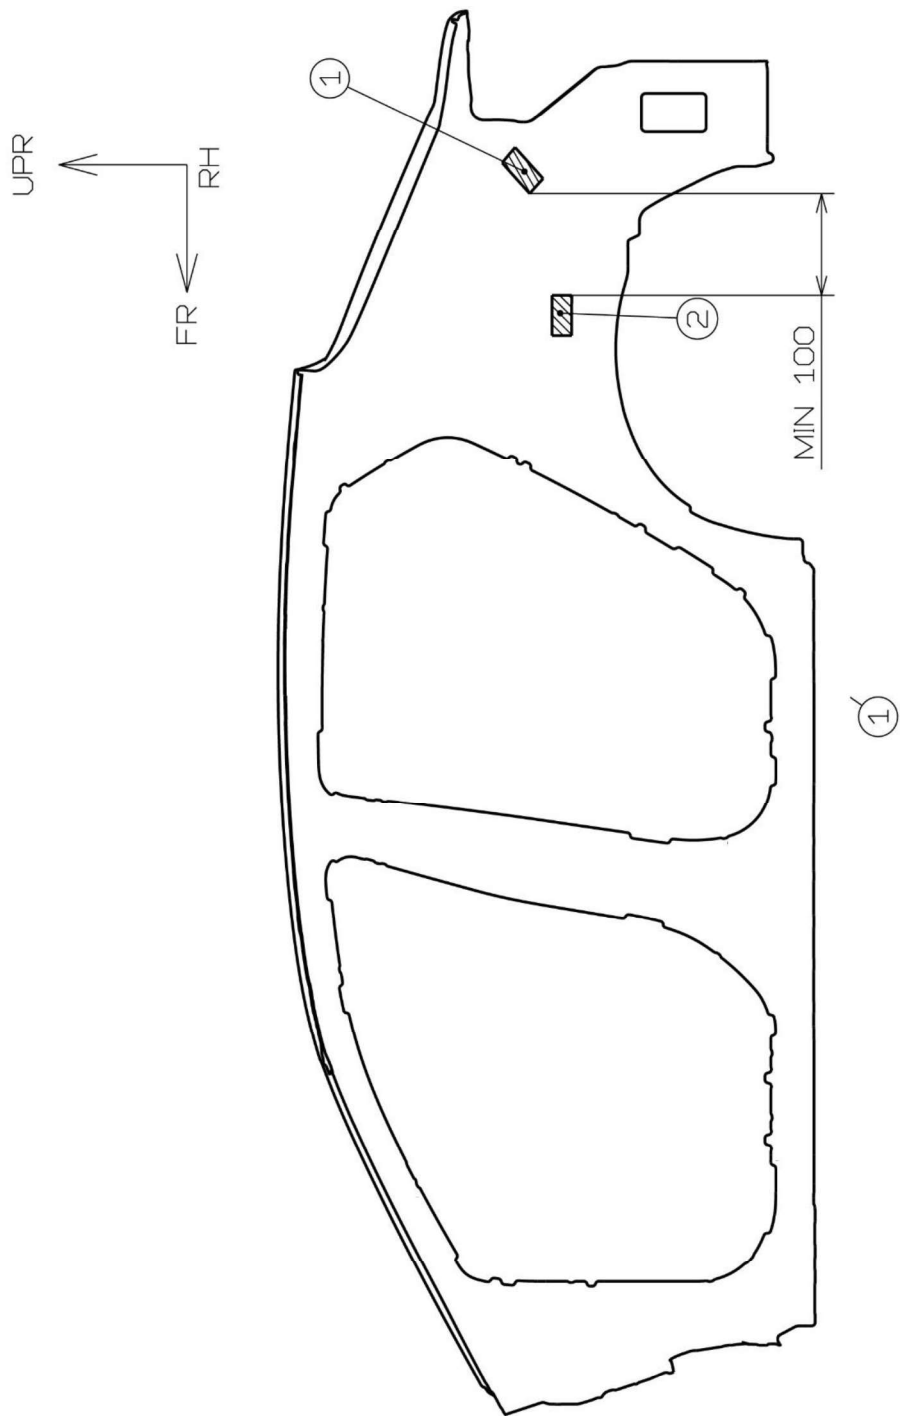

- ① TARGET AREA – PRODUCTION PARTS
- ② TARGET AREA – REPLACEMENT PARTS

PART:	Rear Quarter Panel	
MODEL:	RZ 300e/450e	DWG. NO.: 23-13-1-A
	TOYOTA MOTOR CORPORATION