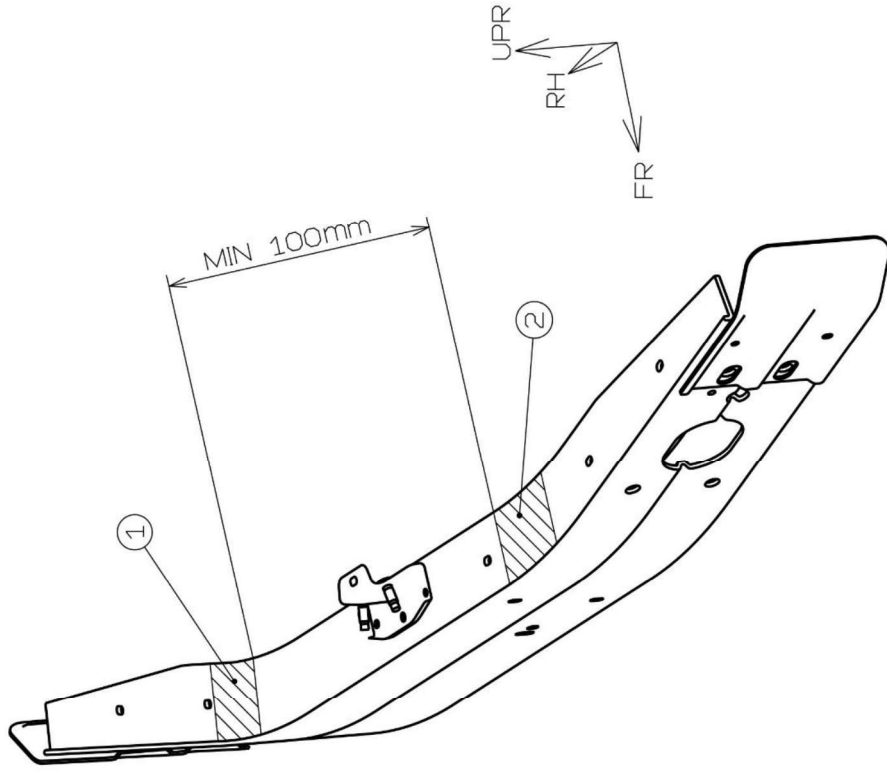

- ① TARGET AREA – PRODUCTION PARTS
- ② TARGET AREA – REPLACEMENT PARTS

PART:	Front Bumper
MODEL:	RZ 300e/450e
DWG. NO.:	23-11-1-A
TOYOTA MOTOR CORPORATION