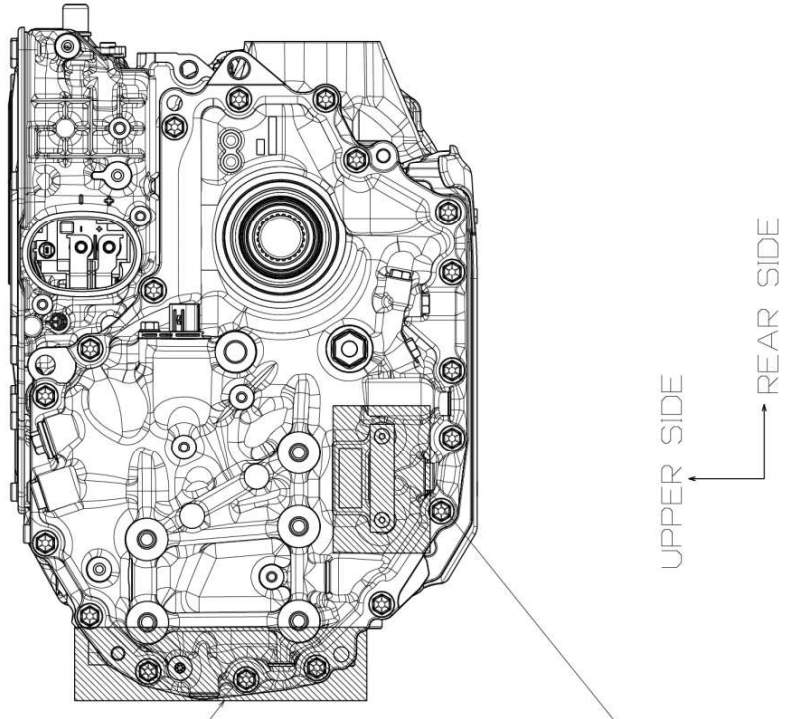

- ① TARGET AREA – PRODUCTION PARTS
- ② TARGET AREA – REPLACEMENT PARTS

VIEW FROM THE VEHICLE LEFT SIDE

VIEW FROM THE VEHICLE RIGHT SIDE

PART:	Motor (Q910)
MODEL:	RZ 300e/450e
DWG. NO.:	23-1-1-A
TOYOTA MOTOR CORPORATION	

- ① TARGET AREA – PRODUCTION PARTS
- ② TARGET AREA – REPLACEMENT PARTS

VIEW FROM THE VEHICLE FRONT SIDE

VIEW FROM THE VEHICLE LEFT SIDE

PART:	Motor (QA10)
MODEL:	RZ 300e/450e
DWG. NO.:	23-1-2-A
TOYOTA MOTOR CORPORATION	

- ① TARGET AREA – PRODUCTION PARTS
- ② TARGET AREA – REPLACEMENT PARTS

VIEW FROM THE VEHICLE LEFT SIDE

VIEW FROM THE VEHICLE RIGHT SIDE

MIN 100mm

PART:	Transmission (Q910)	
MODEL:	RZ 300e/450e	DWG. NO.: 23-2-1-A
	TOYOTA MOTOR CORPORATION	

- ① TARGET AREA – PRODUCTION PARTS
- ② TARGET AREA – REPLACEMENT PARTS

VIEW FROM THE VEHICLE FRONT SIDE

VIEW FROM THE VEHICLE LEFT SIDE

PART:	Transmission (QA10)	
MODEL:	RZ 300e/450e	DWG. NO.: 23-2-2-A
	TOYOTA MOTOR CORPORATION	