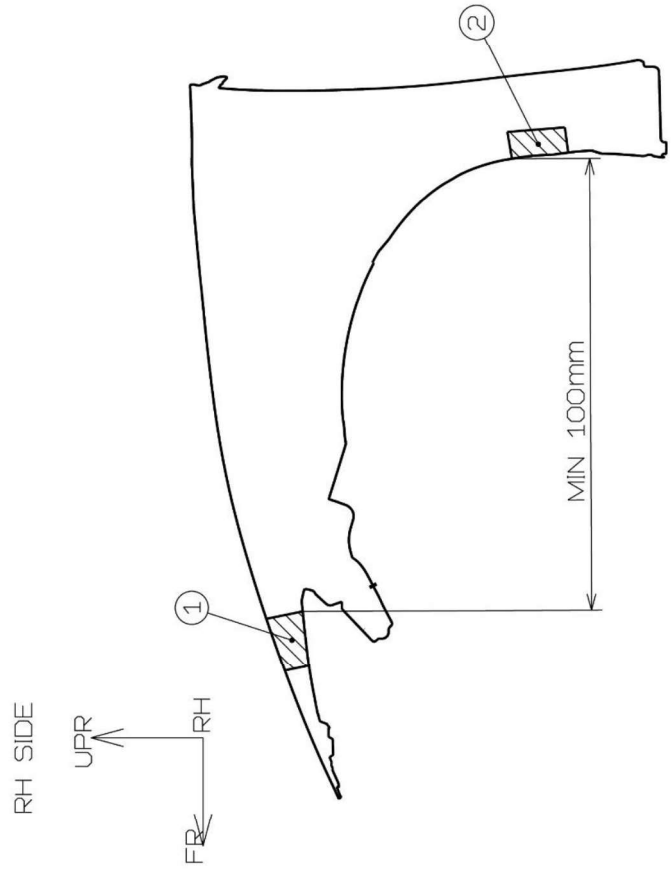

- ① TARGET AREA – PRODUCTION PARTS
- ② TARGET AREA – REPLACEMENT PARTS

PART:	Front Fender	
MODEL:	RZ 300e/450e	DWG. NO.: 23-3-1-A
	TOYOTA MOTOR CORPORATION