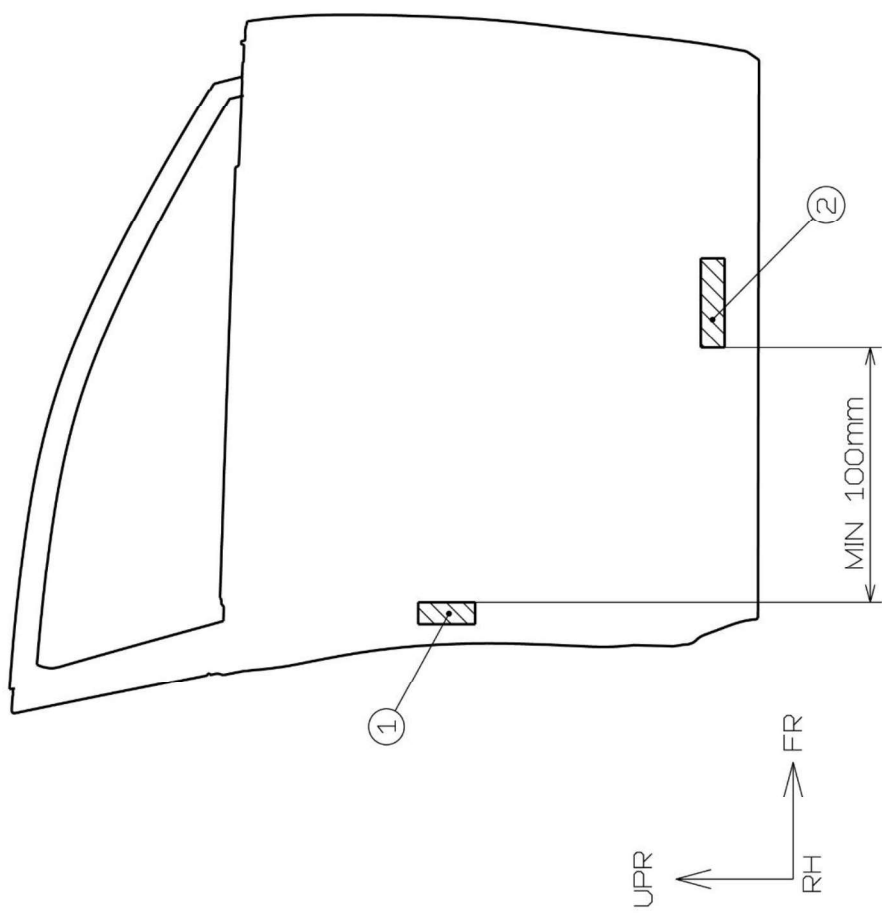

- ① TARGET AREA – PRODUCTION PARTS
- ② TARGET AREA – REPLACEMENT PARTS

PART:	Front Door	
MODEL:	RZ 300e/450e	DWG. NO.: 23-6-1-A
TOYOTA MOTOR CORPORATION