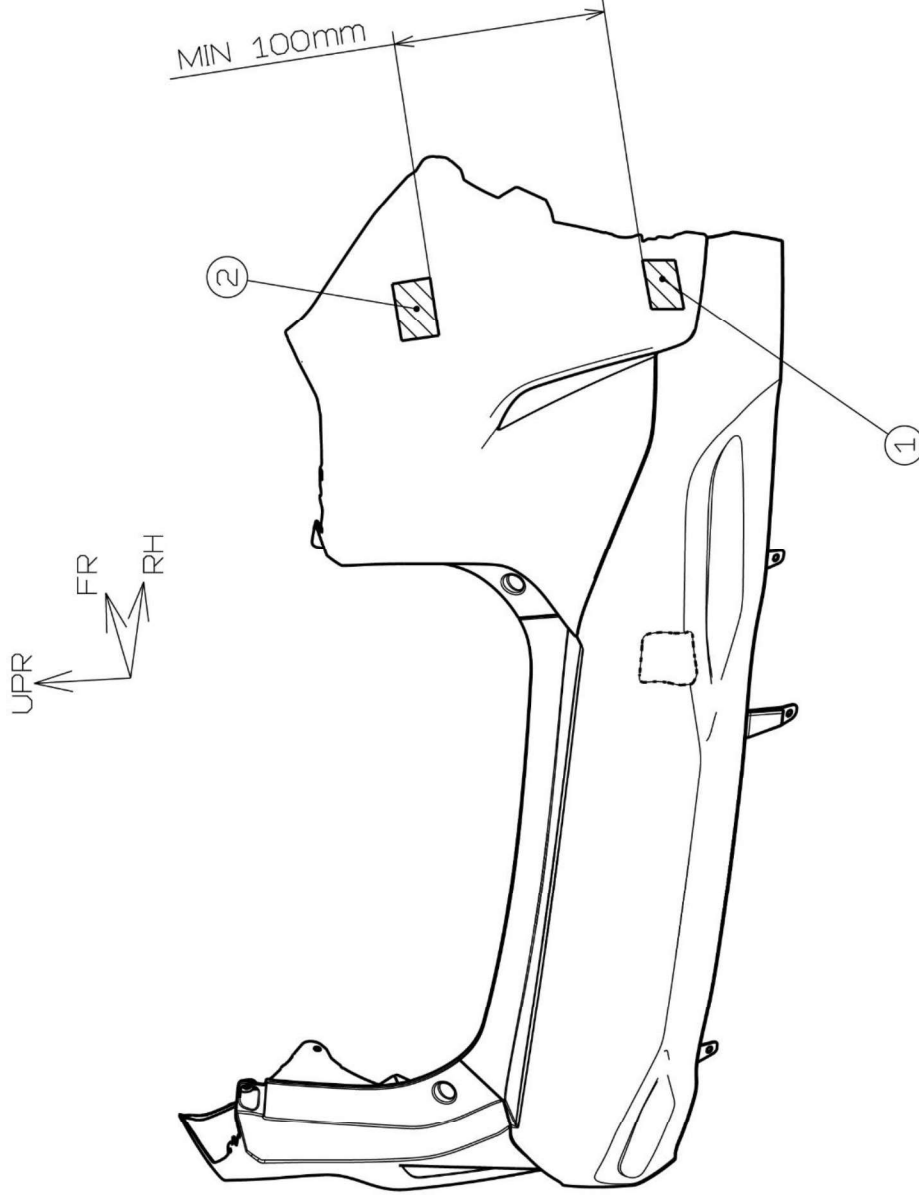

① TARGET AREA – PRODUCTION PARTS

② TARGET AREA – REPLACEMENT PARTS

PART:	Rear Bumper	
MODEL:	RZ 300e/450e	DWG. NO.: 23-12-1-A
TOYOTA MOTOR CORPORATION