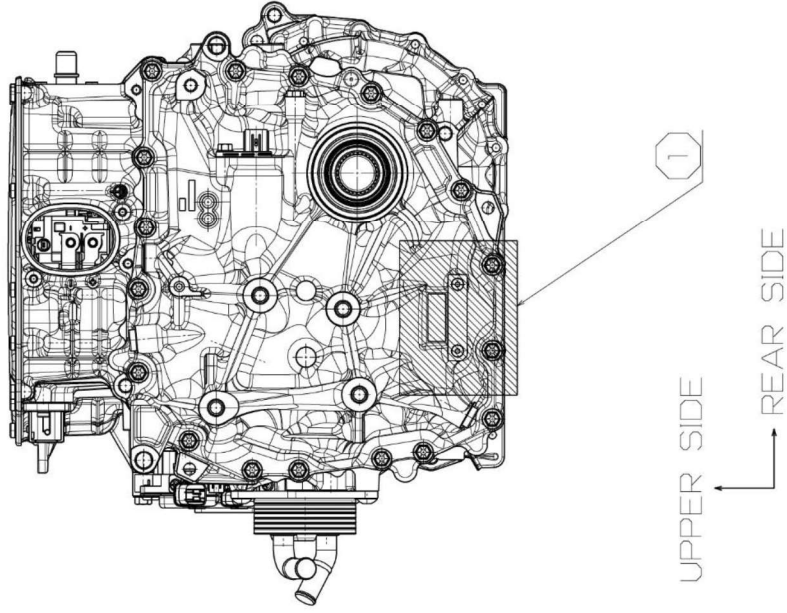

- ① TARGET AREA – PRODUCTION PARTS
- ② TARGET AREA – REPLACEMENT PARTS

VIEW FROM THE VEHICLE LEFT SIDE

VIEW FROM THE VEHICLE RIGHT SIDE

PART:	Motor (Q910)
MODEL:	RZ 300e/450e
DWG. NO.:	23-1-1-A
TOYOTA MOTOR CORPORATION	

- ① TARGET AREA – PRODUCTION PARTS
- ② TARGET AREA – REPLACEMENT PARTS

VIEW FROM THE VEHICLE FRONT SIDE

VIEW FROM THE VEHICLE LEFT SIDE

PART:	Motor (QA10)
MODEL:	RZ 300e/450e
DWG. NO.:	23-1-2-A
TOYOTA MOTOR CORPORATION	

- ① TARGET AREA – PRODUCTION PARTS
- ② TARGET AREA – REPLACEMENT PARTS

VIEW FROM THE VEHICLE LEFT SIDE

VIEW FROM THE VEHICLE RIGHT SIDE

MIN 100mm

PART:	Transmission (Q910)	
MODEL:	RZ 300e/450e	DWG. NO.: 23-2-1-A
	TOYOTA MOTOR CORPORATION	

- ① TARGET AREA – PRODUCTION PARTS
- ② TARGET AREA – REPLACEMENT PARTS

VIEW FROM THE VEHICLE FRONT SIDE

VIEW FROM THE VEHICLE LEFT SIDE

PART:	Transmission (QA10)	
MODEL:	RZ 300e/450e	DWG. NO.: 23-2-2-A
	TOYOTA MOTOR CORPORATION	