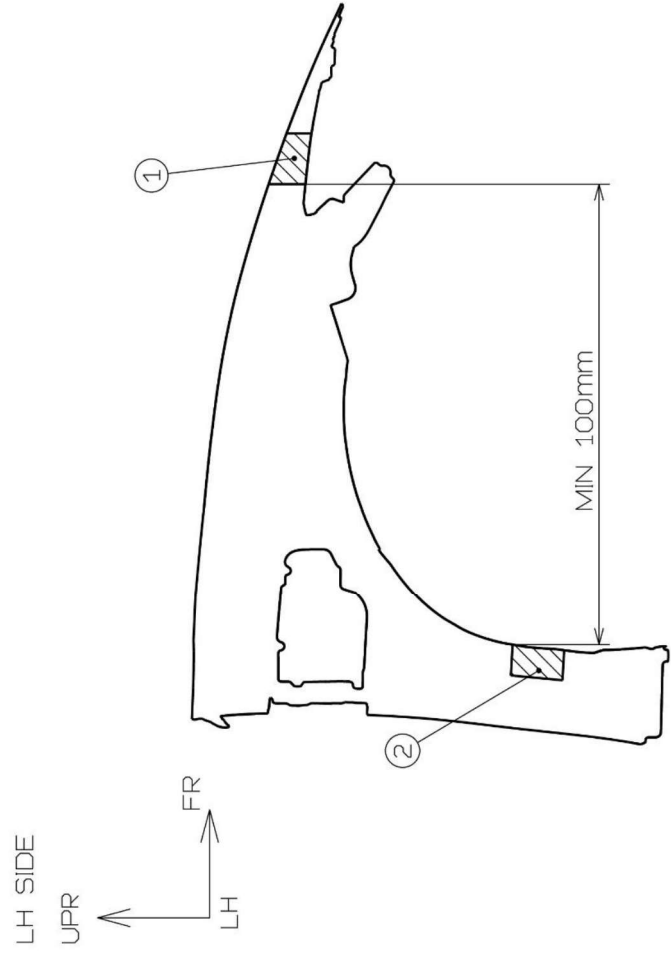

- ① TARGET AREA – PRODUCTION PARTS
- ② TARGET AREA – REPLACEMENT PARTS

PART:	Front Fender	
MODEL:	RZ 300e/450e	DWG. NO.: 23-3-1-A
	TOYOTA MOTOR CORPORATION