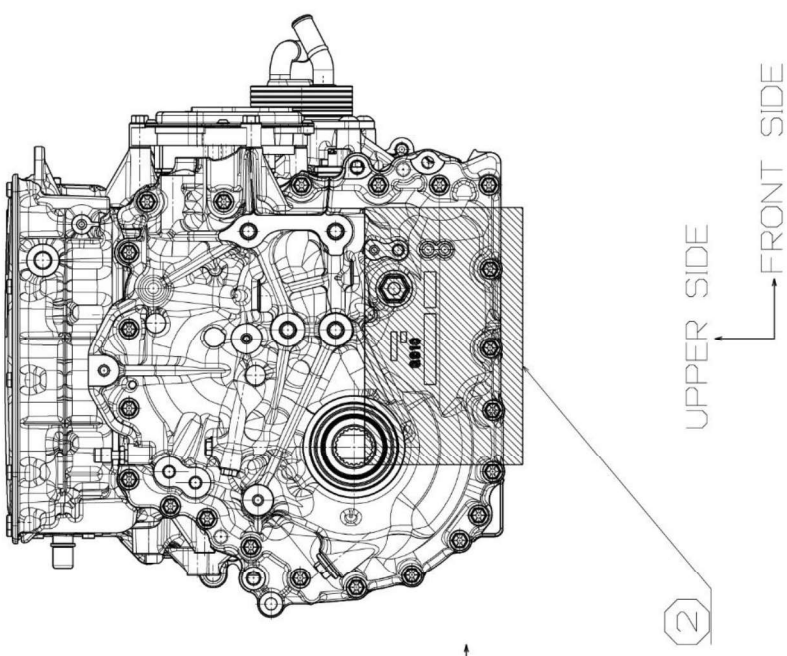

- ① TARGET AREA – PRODUCTION PARTS
- ② TARGET AREA – REPLACEMENT PARTS

VIEW FROM THE VEHICLE LEFT SIDE

VIEW FROM THE VEHICLE RIGHT SIDE

PART:	Motor (Q910)
MODEL:	RZ 300e/450e
DWG. NO.:	23-1-1-A
TOYOTA MOTOR CORPORATION	

- ① TARGET AREA – PRODUCTION PARTS
- ② TARGET AREA – REPLACEMENT PARTS

VIEW FROM THE VEHICLE FRONT SIDE

VIEW FROM THE VEHICLE LEFT SIDE

PART:	Motor (QA10)
MODEL:	RZ 300e/450e
DWG. NO.:	23-1-2-A
TOYOTA MOTOR CORPORATION	

- ① TARGET AREA – PRODUCTION PARTS
- ② TARGET AREA – REPLACEMENT PARTS

VIEW FROM THE VEHICLE LEFT SIDE

VIEW FROM THE VEHICLE RIGHT SIDE

MIN 100mm

PART:	Transmission (Q910)	
MODEL:	RZ 300e/450e	DWG. NO.: 23-2-1-A
	TOYOTA MOTOR CORPORATION	

- ① TARGET AREA – PRODUCTION PARTS
- ② TARGET AREA – REPLACEMENT PARTS

VIEW FROM THE VEHICLE FRONT SIDE

VIEW FROM THE VEHICLE LEFT SIDE

PART:	Transmission (QA10)	
MODEL:	RZ 300e/450e	DWG. NO.: 23-2-2-A
	TOYOTA MOTOR CORPORATION	