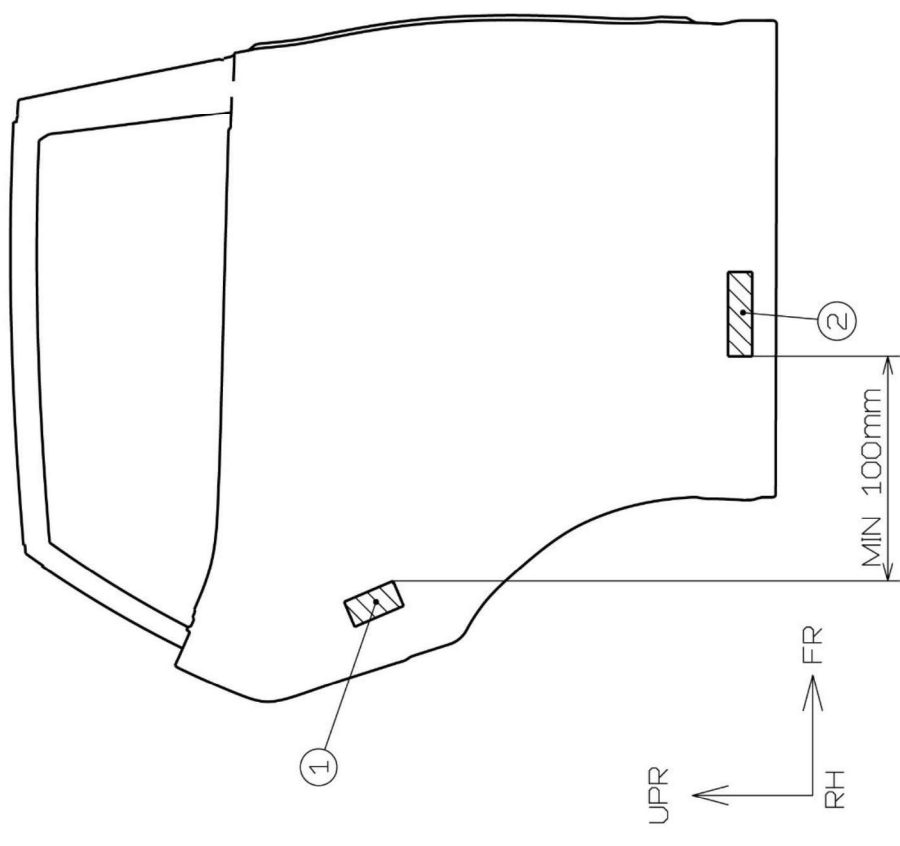

- ① TARGET AREA – PRODUCTION PARTS
- ② TARGET AREA – REPLACEMENT PARTS

PART:	Rear Door	
MODEL:	RZ 300e/450e	DWG. NO.: 23-8-1-A
TOYOTA MOTOR CORPORATION