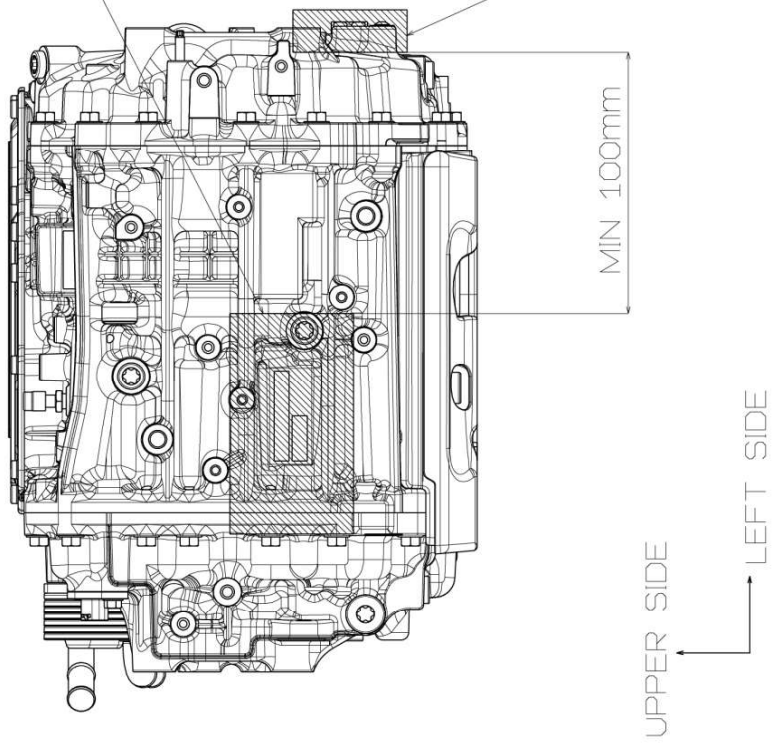

Target Area Drawing List

LEXUS RZ 300e/450e (2024 Year Model)

<u>Motor</u>	<u>Drawing No.</u>
Q910	23-1-1-A
QA10	23-1-2-A

<u>Transmission</u>	<u>Drawing No.</u>
Q910	23-2-1-A
QA10	23-2-2-A

<u>Body Panel</u>	<u>Drawing No.</u>
Right Front Fender	23-3-1-A
Left Front Fender	↑
Hood	23-5-1-A
Right Front Door	23-6-1-A
Left Front Door	↑
Right Rear Door	23-8-1-A
Left Rear Door	↑
Front Bumper	23-11-1-A
Rear Bumper	23-12-1-A
Right Rear Quarter Panel	23-13-1-A
Left Rear Quarter Panel	↑
Back Door	23-18-1-A

- ① TARGET AREA – PRODUCTION PARTS
- ② TARGET AREA – REPLACEMENT PARTS

VIEW FROM THE VEHICLE LEFT SIDE

VIEW FROM THE VEHICLE RIGHT SIDE

PART:	Motor (Q910)
MODEL:	RZ 300e/450e
DWG. NO.:	23-1-1-A
TOYOTA MOTOR CORPORATION	

- ① TARGET AREA – PRODUCTION PARTS
- ② TARGET AREA – REPLACEMENT PARTS

VIEW FROM THE VEHICLE FRONT SIDE

VIEW FROM THE VEHICLE LEFT SIDE

PART:	Motor (QA10)
MODEL:	RZ 300e/450e
DWG. NO.:	23-1-2-A
TOYOTA MOTOR CORPORATION	

- ① TARGET AREA – PRODUCTION PARTS
- ② TARGET AREA – REPLACEMENT PARTS

VIEW FROM THE VEHICLE LEFT SIDE

VIEW FROM THE VEHICLE RIGHT SIDE

MIN 100mm

PART:	Transmission (Q910)	
MODEL:	RZ 300e/450e	DWG. NO.: 23-2-1-A
	TOYOTA MOTOR CORPORATION	