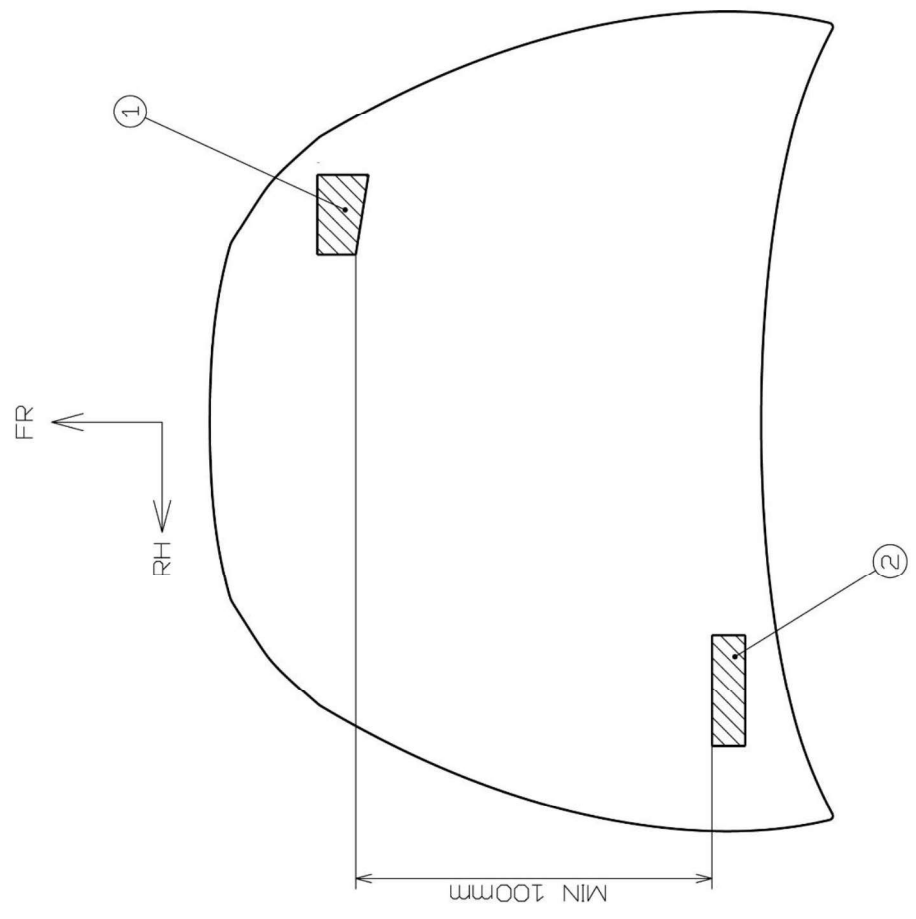

- ① TARGET AREA – PRODUCTION PARTS
- ② TARGET AREA – REPLACEMENT PARTS

PART:	Hood	
MODEL:	RZ 300e/450e	DWG. NO.: 23-5-1-A
	TOYOTA MOTOR CORPORATION