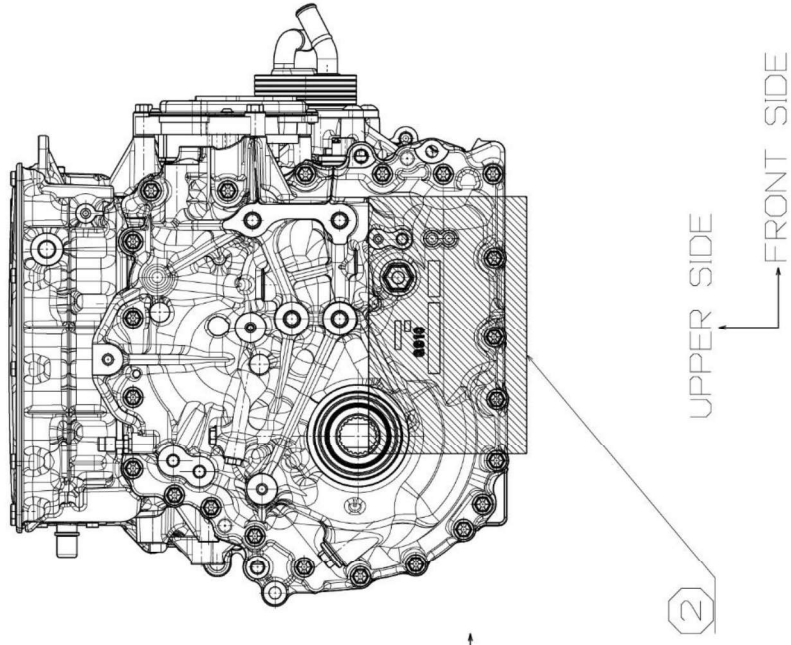

Target Area Drawing List

LEXUS RZ 300e/450e (2024 Year Model)

<u>Motor</u>	<u>Drawing No.</u>
Q910	23-1-1-A
QA10	23-1-2-A

<u>Transmission</u>	<u>Drawing No.</u>
Q910	23-2-1-A
QA10	23-2-2-A

<u>Body Panel</u>	<u>Drawing No.</u>
Right Front Fender	23-3-1-A
Left Front Fender	↑
Hood	23-5-1-A
Right Front Door	23-6-1-A
Left Front Door	↑
Right Rear Door	23-8-1-A
Left Rear Door	↑
Front Bumper	23-11-1-A
Rear Bumper	23-12-1-A
Right Rear Quarter Panel	23-13-1-A
Left Rear Quarter Panel	↑
Back Door	23-18-1-A

- ① TARGET AREA – PRODUCTION PARTS
- ② TARGET AREA – REPLACEMENT PARTS

VIEW FROM THE VEHICLE LEFT SIDE

VIEW FROM THE VEHICLE RIGHT SIDE

PART:	Motor (Q910)
MODEL:	RZ 300e/450e
DWG. NO.:	23-1-1-A
TOYOTA MOTOR CORPORATION	

- ① TARGET AREA – PRODUCTION PARTS
- ② TARGET AREA – REPLACEMENT PARTS

VIEW FROM THE VEHICLE FRONT SIDE

VIEW FROM THE VEHICLE LEFT SIDE

PART:	Motor (QA10)
MODEL:	RZ 300e/450e
DWG. NO.:	23-1-2-A
TOYOTA MOTOR CORPORATION	

- ① TARGET AREA – PRODUCTION PARTS
- ② TARGET AREA – REPLACEMENT PARTS

VIEW FROM THE VEHICLE LEFT SIDE

VIEW FROM THE VEHICLE RIGHT SIDE

MIN 100mm

PART:	Transmission (Q910)	
MODEL:	RZ 300e/450e	DWG. NO.: 23-2-1-A
	TOYOTA MOTOR CORPORATION	