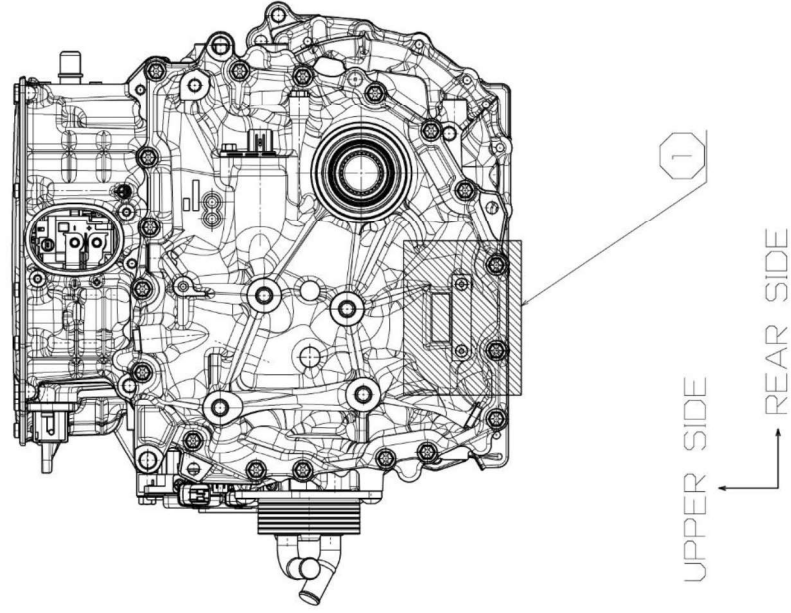

Target Area Drawing List

LEXUS RZ 300e/450e (2024 Year Model)

<u>Motor</u>	<u>Drawing No.</u>
Q910	23-1-1-A
QA10	23-1-2-A

<u>Transmission</u>	<u>Drawing No.</u>
Q910	23-2-1-A
QA10	23-2-2-A

<u>Body Panel</u>	<u>Drawing No.</u>
Right Front Fender	23-3-1-A
Left Front Fender	↑
Hood	23-5-1-A
Right Front Door	23-6-1-A
Left Front Door	↑
Right Rear Door	23-8-1-A
Left Rear Door	↑
Front Bumper	23-11-1-A
Rear Bumper	23-12-1-A
Right Rear Quarter Panel	23-13-1-A
Left Rear Quarter Panel	↑
Back Door	23-18-1-A

- ① TARGET AREA – PRODUCTION PARTS
- ② TARGET AREA – REPLACEMENT PARTS

VIEW FROM THE VEHICLE LEFT SIDE

VIEW FROM THE VEHICLE RIGHT SIDE

PART:	Motor (Q910)
MODEL:	RZ 300e/450e
DWG. NO.:	23-1-1-A
TOYOTA MOTOR CORPORATION	

- ① TARGET AREA – PRODUCTION PARTS
- ② TARGET AREA – REPLACEMENT PARTS

VIEW FROM THE VEHICLE FRONT SIDE

VIEW FROM THE VEHICLE LEFT SIDE

PART:	Motor (QA10)
MODEL:	RZ 300e/450e
DWG. NO.:	23-1-2-A
TOYOTA MOTOR CORPORATION	

- ① TARGET AREA – PRODUCTION PARTS
- ② TARGET AREA – REPLACEMENT PARTS

VIEW FROM THE VEHICLE LEFT SIDE

VIEW FROM THE VEHICLE RIGHT SIDE

MIN 100mm

PART:	Transmission (Q910)	
MODEL:	RZ 300e/450e	DWG. NO.: 23-2-1-A
	TOYOTA MOTOR CORPORATION	