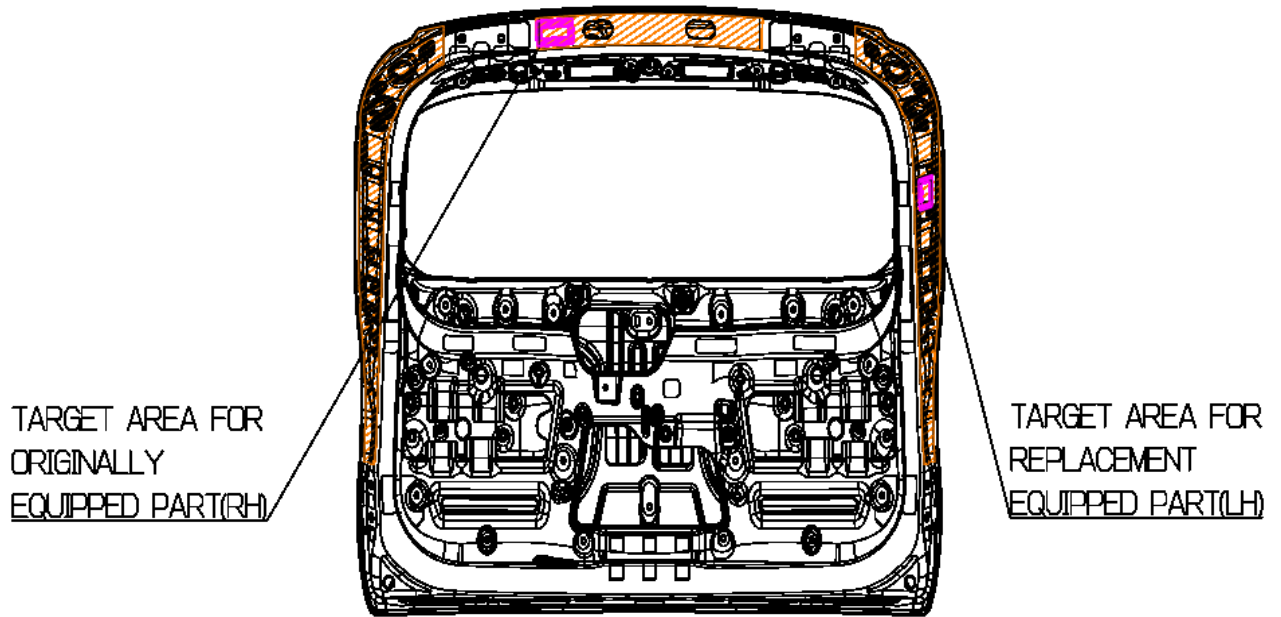

VIN marking area for GV70 EV model

- 1. Hood**
- 2. Tail Gate**
- 3. Front Fender (LH/RH)**
- 4. Front Door (LH/RH)**
- 5. Rear Door (LH/RH)**
- 6. Side Outer Panel (LH/RH)**
- 7. Front Bumper**
- 8. Rear Bumper**
- 9. Motor & Decelerator (FR/RR)**

Hood

Tailgate

Front Fender (LH/RH)

Front Door (LH/RH)

Rear Door (LH/RH)

Side Outer Panel (LH/RH)

<APPLIED AREA>
PNL ASSY-SIDE OTR, LH/RH

Front Bumper

Rear Bumper

Motor (FR)

MOTOR (FR)

TARGET AREA FOR
ORIGINALLY EQUIPPED

TARGET AREA FOR
REPLACEMENT PART

Motor (RR)