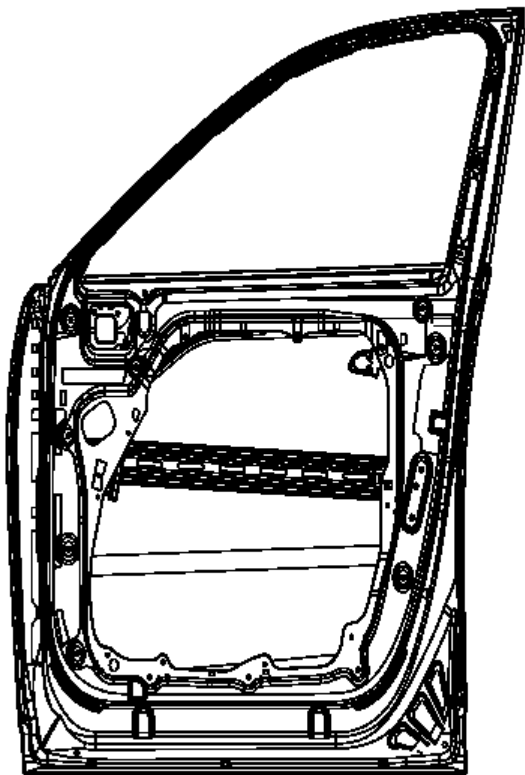

VIN marking area for GV70 EV model

- 1. Hood**
- 2. Tail Gate**
- 3. Front Fender (LH/RH)**
- 4. Front Door (LH/RH)**
- 5. Rear Door (LH/RH)**
- 6. Side Outer Panel (LH/RH)**
- 7. Front Bumper**
- 8. Rear Bumper**
- 9. Motor & Decelerator (FR/RR)**

Hood

Tailgate

Front Fender (LH/RH)

Front Door (LH/RH)

Rear Door (LH/RH)

Side Outer Panel (LH/RH)

<APPLIED AREA>
PNL ASSY-SIDE OTR, LH/RH

Front Bumper

Rear Bumper

Motor (FR)

MOTOR (FR)

TARGET AREA FOR
ORIGINALLY EQUIPPED

TARGET AREA FOR
REPLACEMENT PART

Motor (RR)