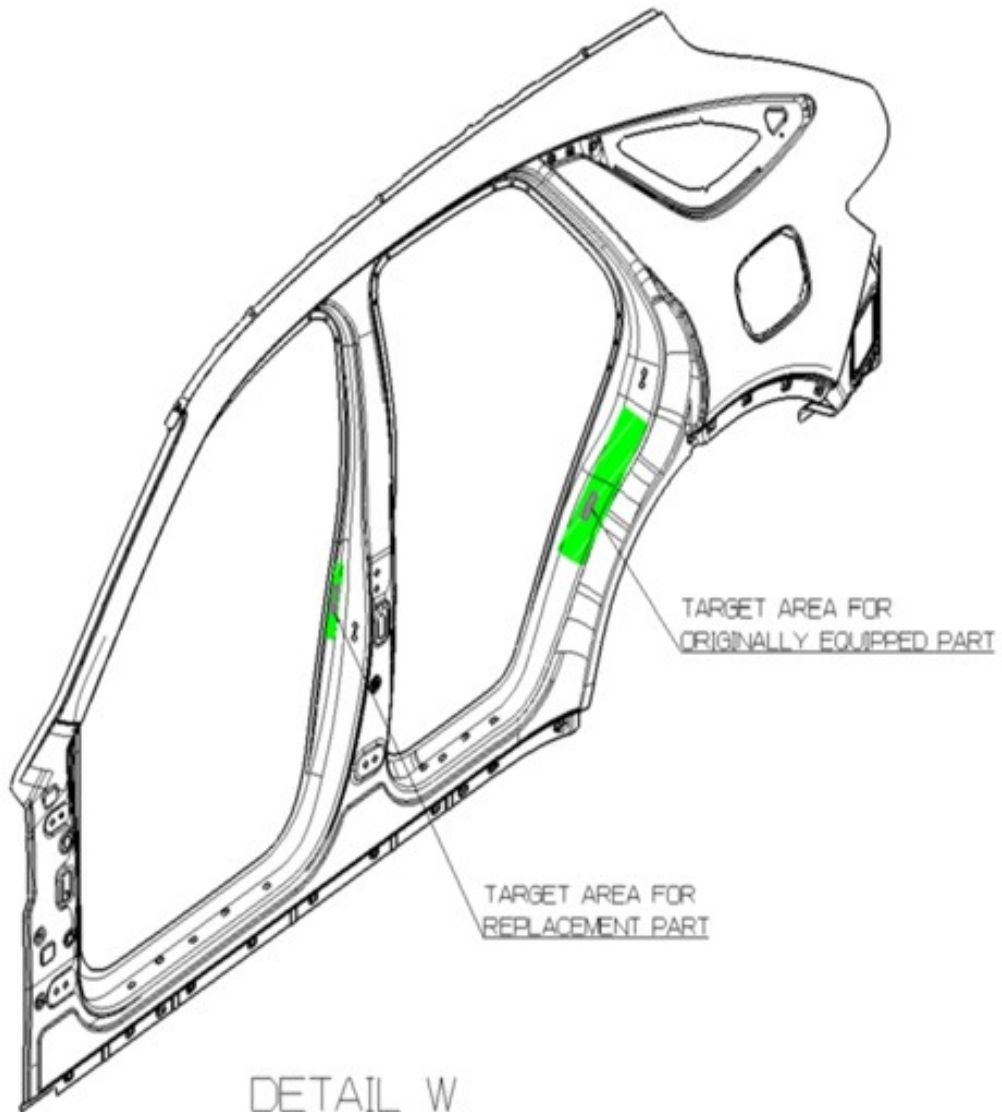

VIN marking area for GV70 EV model

- 1. Hood**
- 2. Tail Gate**
- 3. Front Fender (LH/RH)**
- 4. Front Door (LH/RH)**
- 5. Rear Door (LH/RH)**
- 6. Side Outer Panel (LH/RH)**
- 7. Front Bumper**
- 8. Rear Bumper**
- 9. Motor & Decelerator (FR/RR)**

Hood

Tailgate

Front Fender (LH/RH)

Front Door (LH/RH)

Rear Door (LH/RH)

Side Outer Panel (LH/RH)

<APPLIED AREA>
PNL ASSY-SIDE OTR, LH/RH

Front Bumper

Rear Bumper

Motor (FR)

MOTOR (FR)

TARGET AREA FOR
ORIGINALLY EQUIPPED

TARGET AREA FOR
REPLACEMENT PART

Motor (RR)