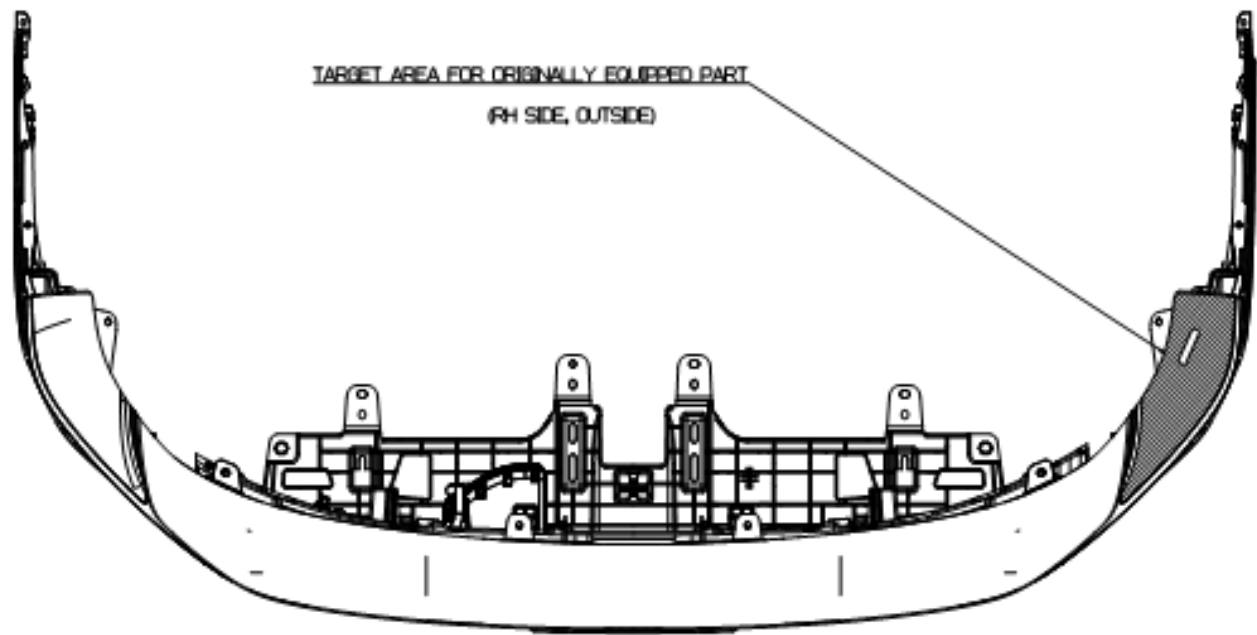

VIN marking area for GV70 EV model

- 1. Hood**
- 2. Tail Gate**
- 3. Front Fender (LH/RH)**
- 4. Front Door (LH/RH)**
- 5. Rear Door (LH/RH)**
- 6. Side Outer Panel (LH/RH)**
- 7. Front Bumper**
- 8. Rear Bumper**
- 9. Motor & Decelerator (FR/RR)**

Hood

Tailgate

Front Fender (LH/RH)

Front Door (LH/RH)

Rear Door (LH/RH)

Side Outer Panel (LH/RH)

<APPLIED AREA>
PNL ASSY-SIDE OTR, LH/RH

Front Bumper

Rear Bumper

Motor (FR)

MOTOR (FR)

TARGET AREA FOR
ORIGINALLY EQUIPPED

TARGET AREA FOR
REPLACEMENT PART

Motor (RR)