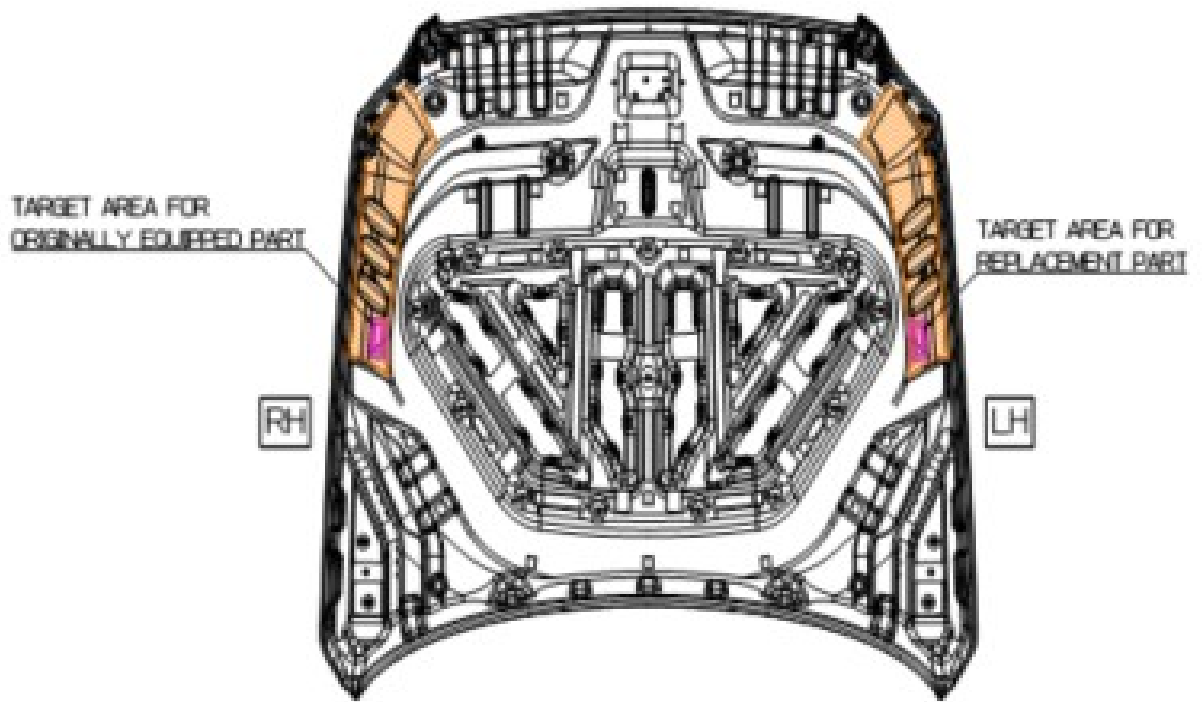

VIN marking area for GV70 EV model

- 1. Hood**
- 2. Tail Gate**
- 3. Front Fender (LH/RH)**
- 4. Front Door (LH/RH)**
- 5. Rear Door (LH/RH)**
- 6. Side Outer Panel (LH/RH)**
- 7. Front Bumper**
- 8. Rear Bumper**
- 9. Motor & Decelerator (FR/RR)**

Hood

Tailgate

Front Fender (LH/RH)

Front Door (LH/RH)

Rear Door (LH/RH)

Side Outer Panel (LH/RH)

<APPLIED AREA>
PNL ASSY-SIDE OTR, LH/RH

Front Bumper

Rear Bumper

Motor (FR)

MOTOR (FR)

TARGET AREA FOR
ORIGINALLY EQUIPPED

TARGET AREA FOR
REPLACEMENT PART

Motor (RR)