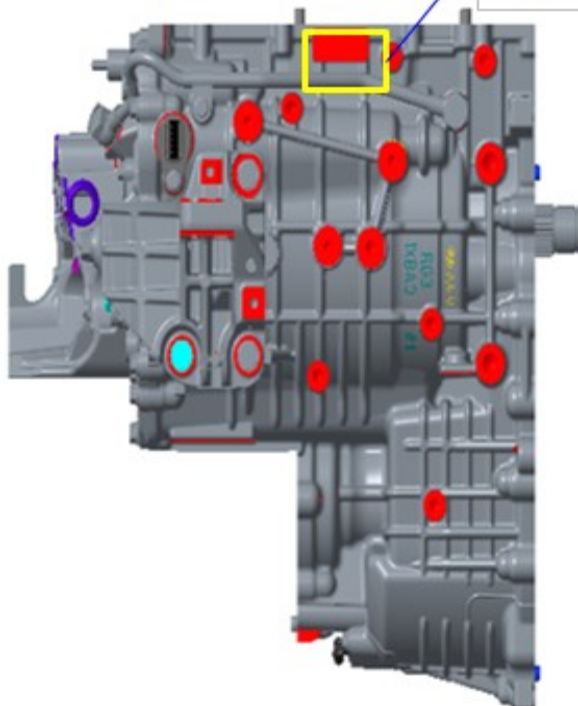

VIN marking area for GV70 EV model

- 1. Hood**
- 2. Tail Gate**
- 3. Front Fender (LH/RH)**
- 4. Front Door (LH/RH)**
- 5. Rear Door (LH/RH)**
- 6. Side Outer Panel (LH/RH)**
- 7. Front Bumper**
- 8. Rear Bumper**
- 9. Motor & Decelerator (FR/RR)**

Hood

Tailgate

Front Fender (LH/RH)

Front Door (LH/RH)

Rear Door (LH/RH)

Side Outer Panel (LH/RH)

<APPLIED AREA>
PNL ASSY-SIDE OTR, LH/RH

Front Bumper

Rear Bumper

Motor (FR)

MOTOR (FR)

TARGET AREA FOR
ORIGINALLY EQUIPPED

TARGET AREA FOR
REPLACEMENT PART

Motor (RR)