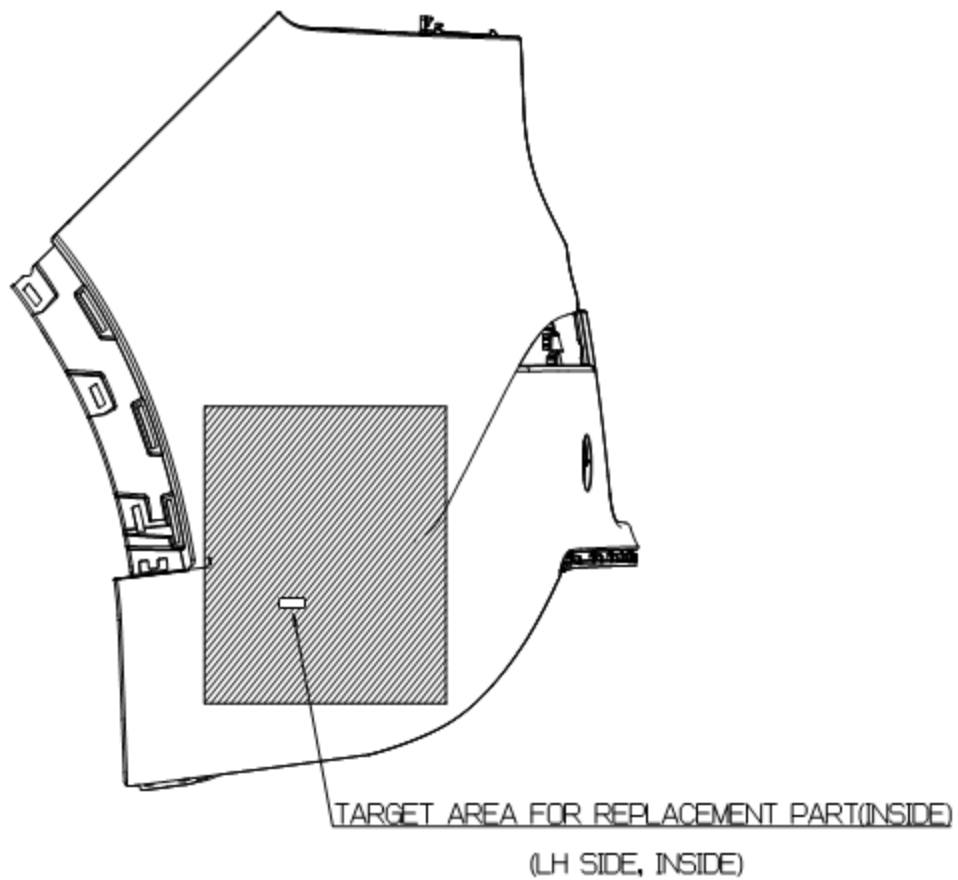

Rear Bumper