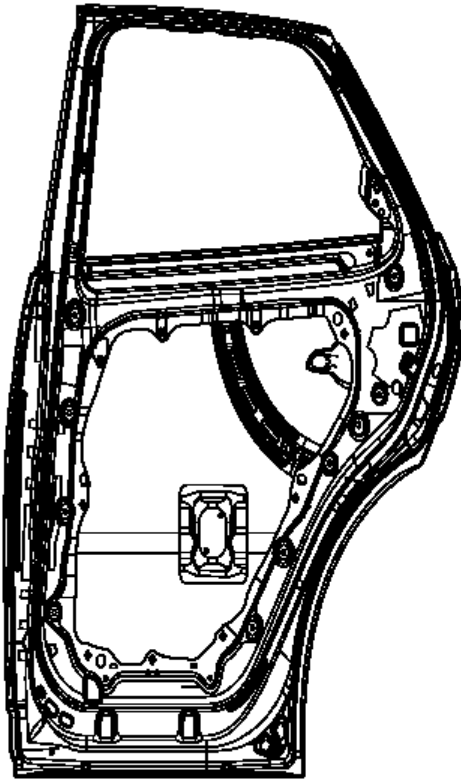

VIN marking area for GV70 EV model

- 1. Hood**
- 2. Tail Gate**
- 3. Front Fender (LH/RH)**
- 4. Front Door (LH/RH)**
- 5. Rear Door (LH/RH)**
- 6. Side Outer Panel (LH/RH)**
- 7. Front Bumper**
- 8. Rear Bumper**
- 9. Motor & Decelerator (FR/RR)**

Hood

Tailgate

Front Fender (LH/RH)

Front Door (LH/RH)

Rear Door (LH/RH)

Side Outer Panel (LH/RH)

<APPLIED AREA>
PNL ASSY-SIDE OTR, LH/RH

Front Bumper

Rear Bumper

Motor (FR)

MOTOR (FR)

TARGET AREA FOR
ORIGINALLY EQUIPPED

TARGET AREA FOR
REPLACEMENT PART

Motor (RR)