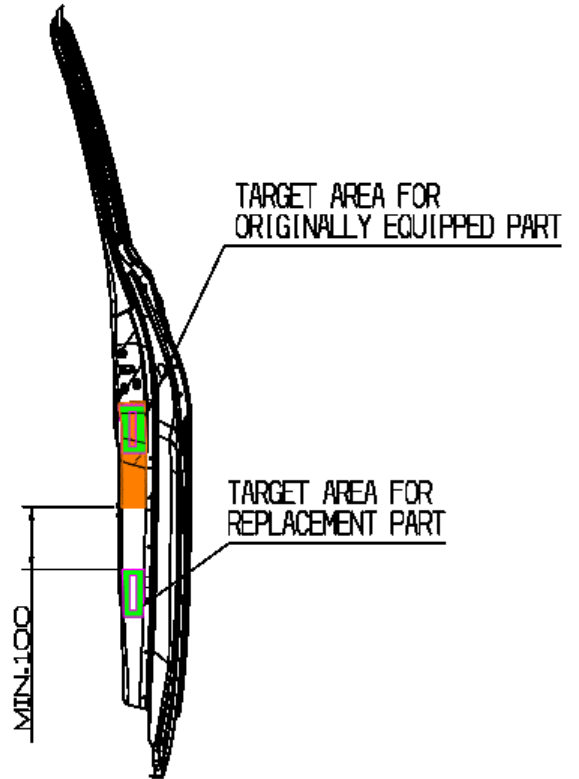

VIN marking area for GV70 EV model

- 1. Hood**
- 2. Tail Gate**
- 3. Front Fender (LH/RH)**
- 4. Front Door (LH/RH)**
- 5. Rear Door (LH/RH)**
- 6. Side Outer Panel (LH/RH)**
- 7. Front Bumper**
- 8. Rear Bumper**
- 9. Motor & Decelerator (FR/RR)**

Hood

Tailgate

Front Fender (LH/RH)

Front Door (LH/RH)

Rear Door (LH/RH)

Side Outer Panel (LH/RH)

<APPLIED AREA>
PNL ASSY-SIDE OTR, LH/RH

Front Bumper

Rear Bumper

Motor (FR)

MOTOR (FR)

TARGET AREA FOR
ORIGINALLY EQUIPPED

TARGET AREA FOR
REPLACEMENT PART

Motor (RR)