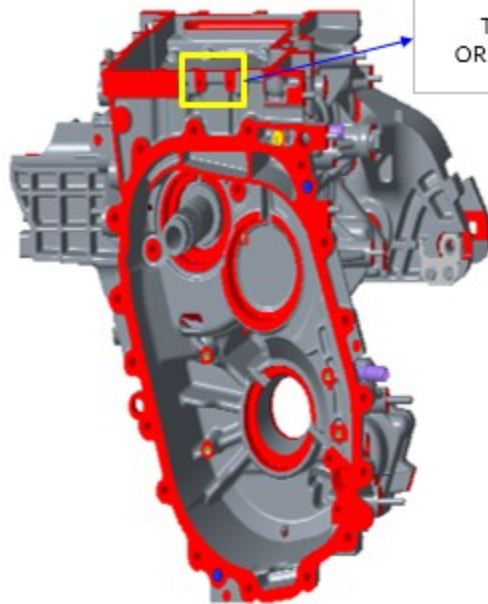

VIN marking area for GV70 EV model

- 1. Hood**
- 2. Tail Gate**
- 3. Front Fender (LH/RH)**
- 4. Front Door (LH/RH)**
- 5. Rear Door (LH/RH)**
- 6. Side Outer Panel (LH/RH)**
- 7. Front Bumper**
- 8. Rear Bumper**
- 9. Motor & Decelerator (FR/RR)**

Hood

Tailgate

Front Fender (LH/RH)

Front Door (LH/RH)

Rear Door (LH/RH)

Side Outer Panel (LH/RH)

<APPLIED AREA>
PNL ASSY-SIDE OTR, LH/RH

Front Bumper

Rear Bumper

Motor (FR)

MOTOR (FR)

TARGET AREA FOR
ORIGINALLY EQUIPPED

TARGET AREA FOR
REPLACEMENT PART

Motor (RR)