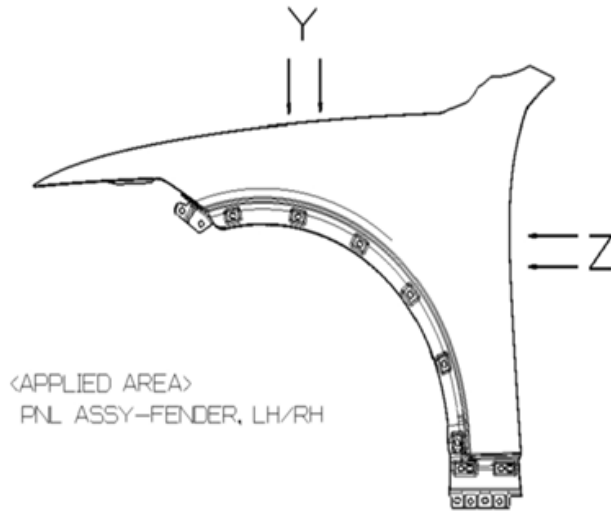

VIN marking area for GV70 EV model

- 1. Hood**
- 2. Tail Gate**
- 3. Front Fender (LH/RH)**
- 4. Front Door (LH/RH)**
- 5. Rear Door (LH/RH)**
- 6. Side Outer Panel (LH/RH)**
- 7. Front Bumper**
- 8. Rear Bumper**
- 9. Motor & Decelerator (FR/RR)**

Hood

Tailgate

Front Fender (LH/RH)

Front Door (LH/RH)

Rear Door (LH/RH)

Side Outer Panel (LH/RH)

<APPLIED AREA>
PNL ASSY-SIDE OTR, LH/RH

Front Bumper

Rear Bumper

Motor (FR)

MOTOR (FR)

TARGET AREA FOR
ORIGINALLY EQUIPPED

TARGET AREA FOR
REPLACEMENT PART

Motor (RR)