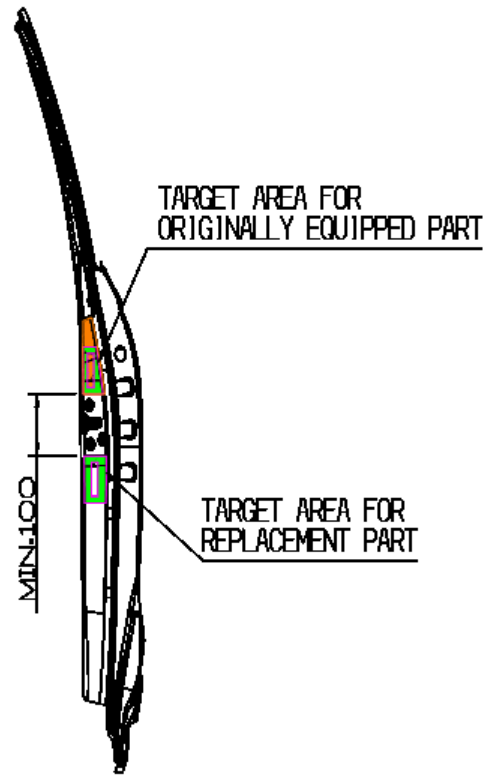

VIN marking area for GV70 EV model

- 1. Hood**
- 2. Tail Gate**
- 3. Front Fender (LH/RH)**
- 4. Front Door (LH/RH)**
- 5. Rear Door (LH/RH)**
- 6. Side Outer Panel (LH/RH)**
- 7. Front Bumper**
- 8. Rear Bumper**
- 9. Motor & Decelerator (FR/RR)**

Hood

Tailgate

Front Fender (LH/RH)

Front Door (LH/RH)

Rear Door (LH/RH)

Side Outer Panel (LH/RH)

<APPLIED AREA>
PNL ASSY-SIDE OTR, LH/RH

Front Bumper

Rear Bumper

Motor (FR)

MOTOR (FR)

TARGET AREA FOR
ORIGINALLY EQUIPPED

TARGET AREA FOR
REPLACEMENT PART

Motor (RR)