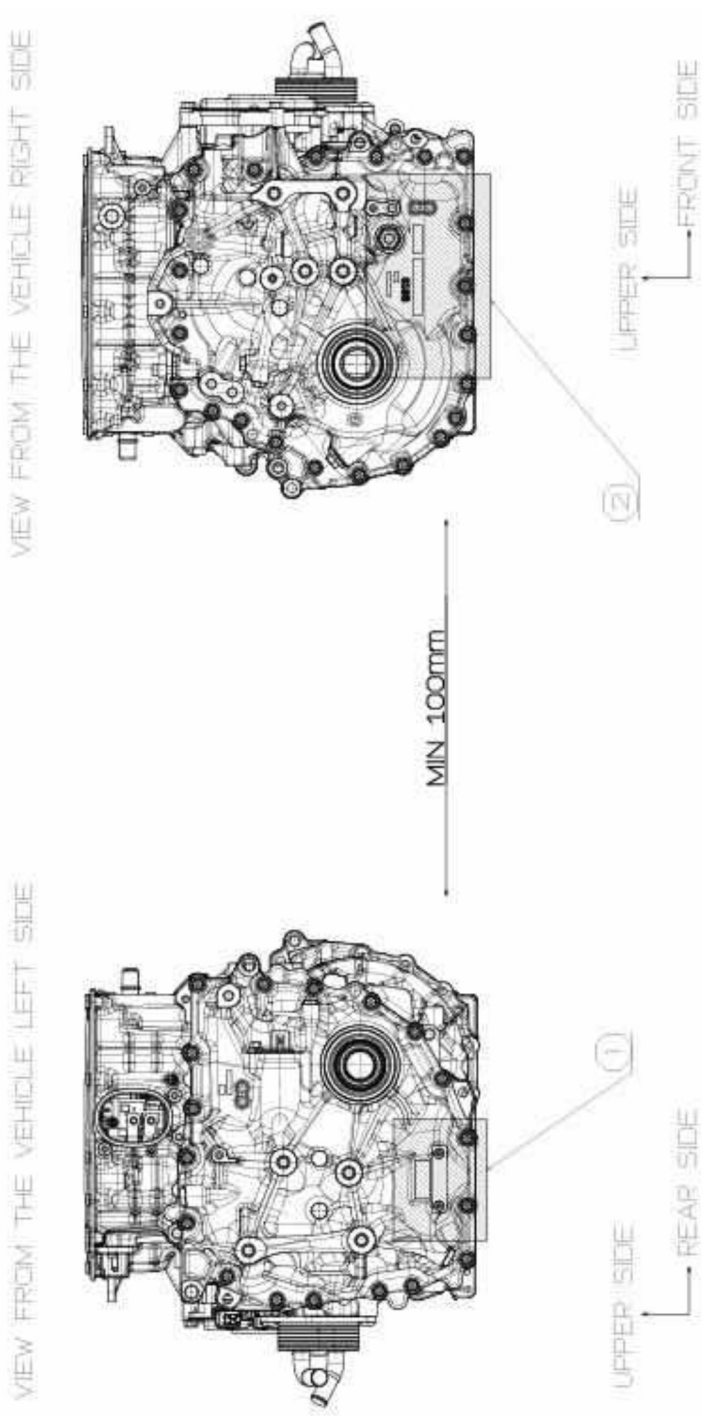

Target Area Drawing List

bZ4X (2023 Year Model)

<u>Motor</u>	<u>Drawing No.</u>
Q910	23-1-1-A
QA10	23-1-2-A

<u>Transmission</u>	<u>Drawing No.</u>
Q910	23-2-1-A
QA10	23-2-2-A

<u>Body Panel</u>	<u>Drawing No.</u>
Right Front Fender	23-3-1-A
Left Front Fender	↑
Hood	23-5-1-A
Right Front Door	23-6-1-A
Left Front Door	↑
Right Rear Door	23-8-1-A
Left Rear Door	↑
Front Bumper	23-11-1-A
Rear Bumper	23-12-1-A
Right Rear Quarter Panel	23-13-1-A
Left Rear Quarter Panel	↑
Back Door	23-18-1-A

- ① TARGET AREA – PRODUCTION PARTS
- ② TARGET AREA – REPLACEMENT PARTS

PART:	Motor (Q910)
MODEL:	bZ4X
DWG. NO.:	23-1-1-A
TOYOTA MOTOR CORPORATION	

- ① TARGET AREA – PRODUCTION PARTS
- ② TARGET AREA – REPLACEMENT PARTS

PART:	Motor (QA10)
MODEL:	bZ4X
DWG. NO.:	23-1-2-A
TOYOTA MOTOR CORPORATION	

- ① TARGET AREA – PRODUCTION PARTS
- ② TARGET AREA – REPLACEMENT PARTS

PART:	Transmission (Q910)	
MODEL:	bZ4X	DWG. NO.: 23-2-1-A
	TOYOTA MOTOR CORPORATION	

- ① TARGET AREA – PRODUCTION PARTS
- ② TARGET AREA – REPLACEMENT PARTS

PART:	Transmission (QA10)	
MODEL:	bZ4X	DWG. NO.: 23-2-2-A
	TOYOTA MOTOR CORPORATION	

- ① TARGET AREA – PRODUCTION PARTS
- ② TARGET AREA – REPLACEMENT PARTS