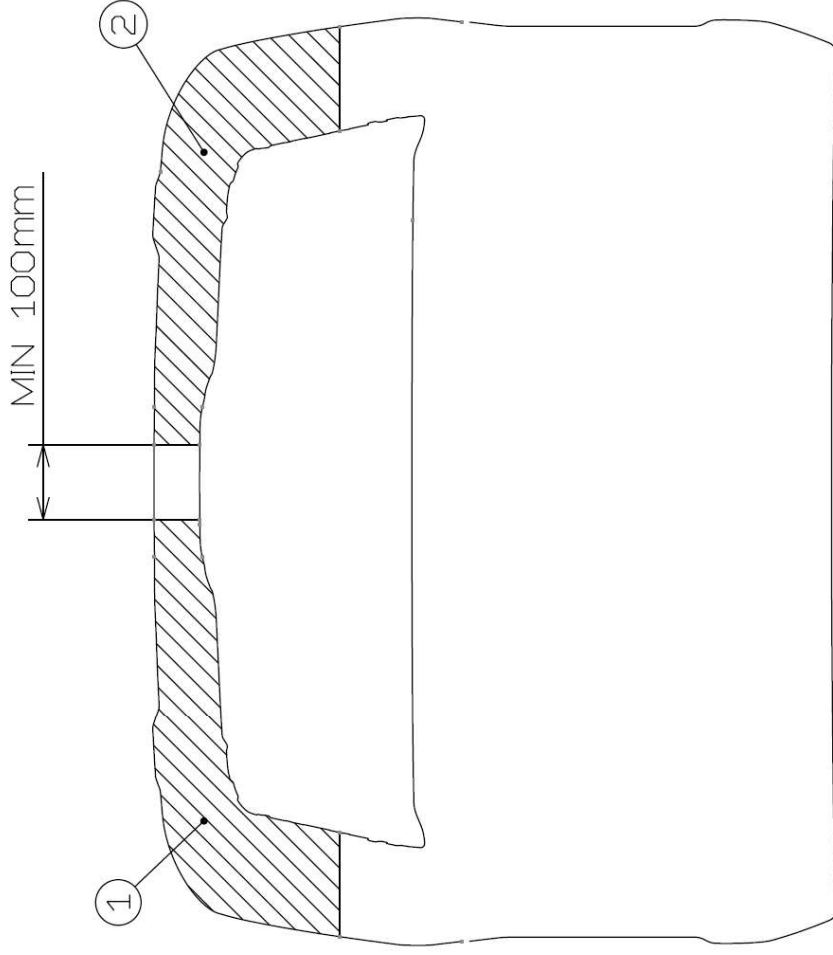

- ① TARGET AREA – PRODUCTION PARTS
- ② TARGET AREA – REPLACEMENT PARTS

PART:	Rear Bumper	
MODEL:	bZ4X	DWG. NO.: 23-12-1-A
TOYOTA MOTOR CORPORATION		

- ① TARGET AREA – PRODUCTION PARTS
- ② TARGET AREA – REPLACEMENT PARTS

PART:	Rear Quarter Panel	
MODEL:	bZ4X	DWG. NO.: 23-13-1-A
TOYOTA MOTOR CORPORATION		

- ① TARGET AREA – PRODUCTION PARTS
- ② TARGET AREA – REPLACEMENT PARTS

PART:	Back Door	
MODEL:	bZ4X	DWG. NO.: 23-18-1-A
TOYOTA MOTOR CORPORATION		