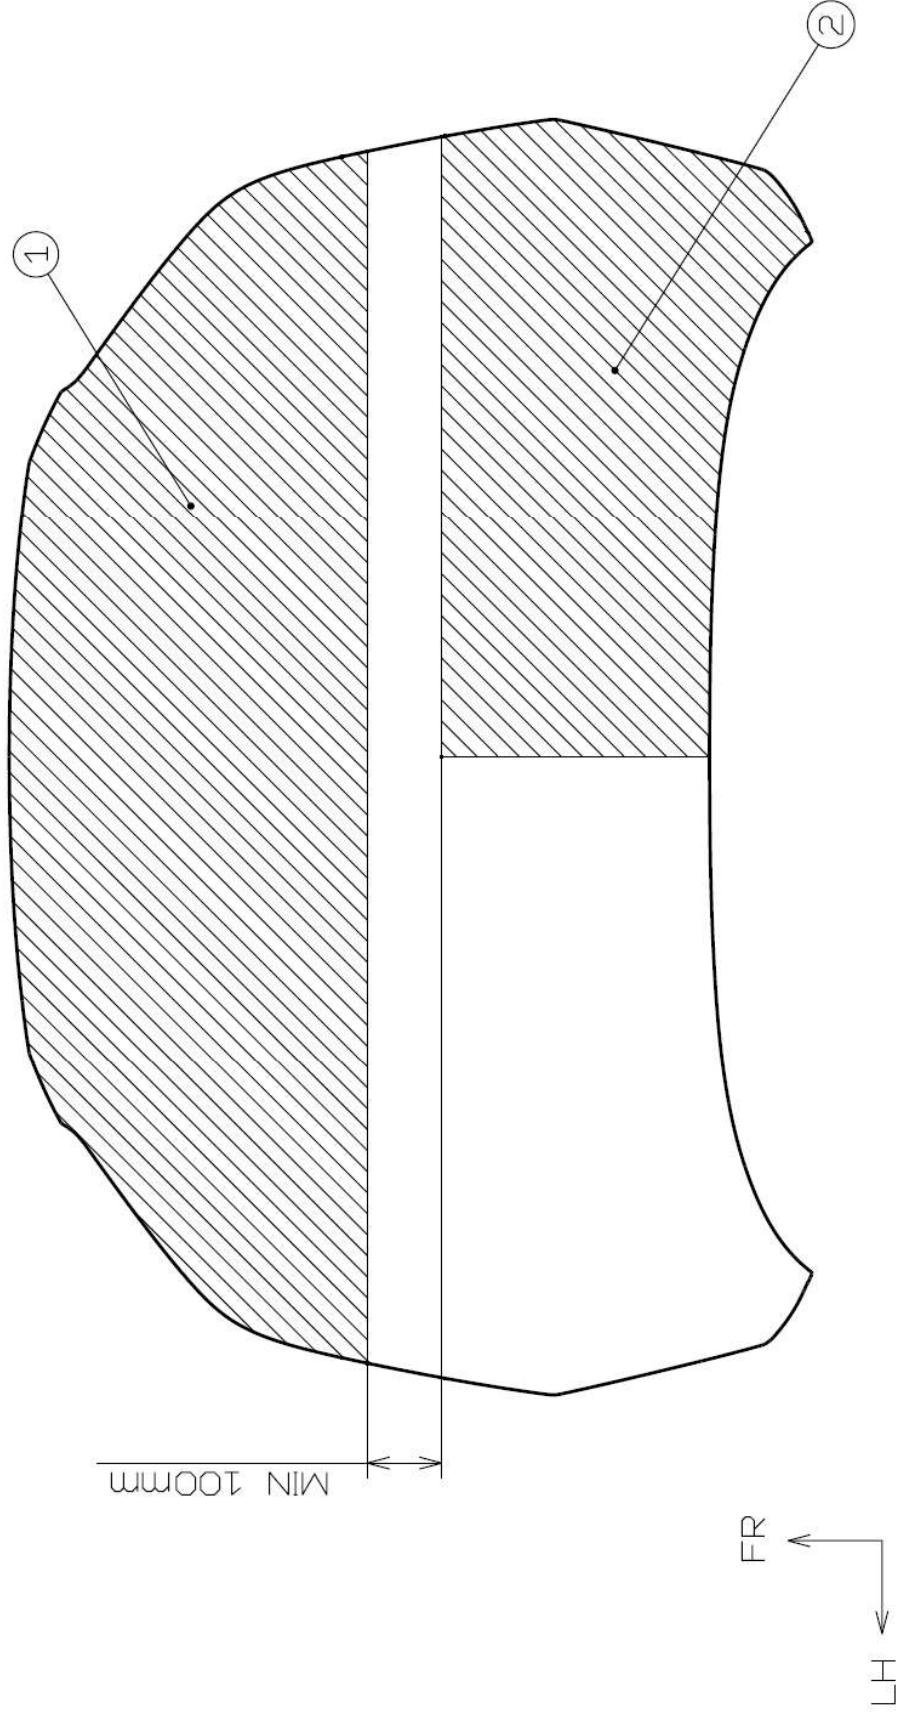

- ① TARGET AREA – PRODUCTION PARTS
- ② TARGET AREA – REPLACEMENT PARTS

PART:	Hood	
MODEL:	bZ4X	DWG. NO.: 23-5-1-A
TOYOTA MOTOR CORPORATION