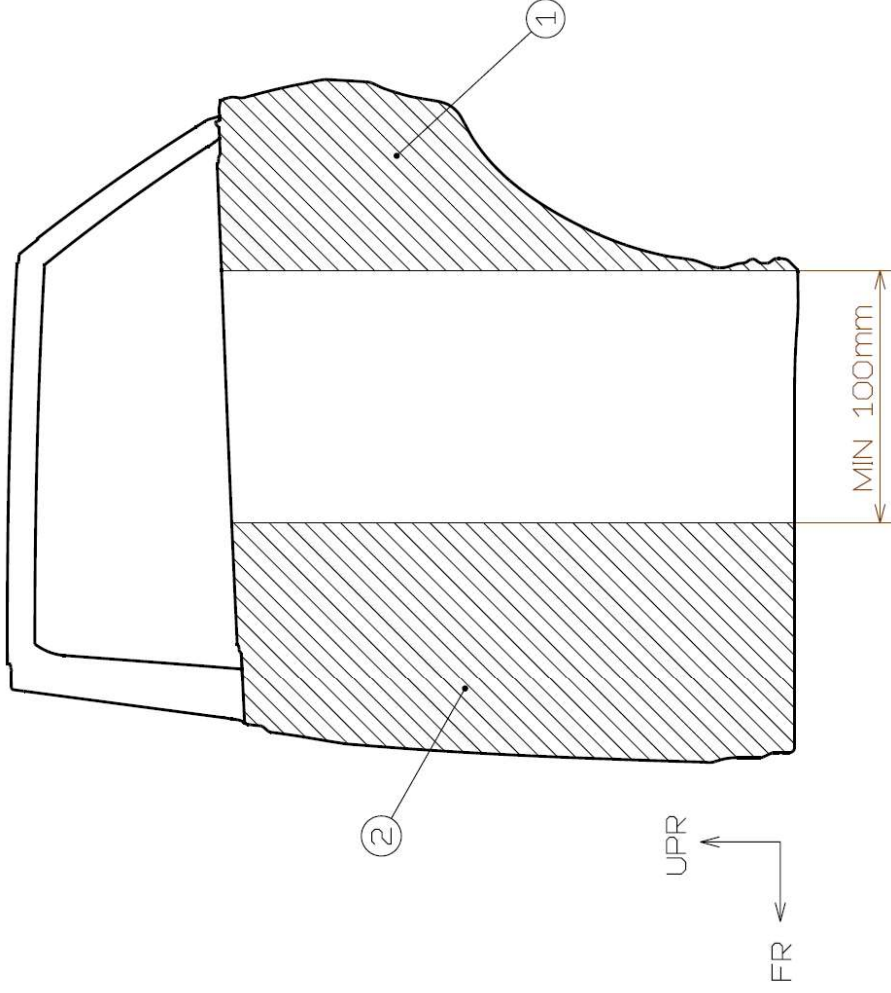

- ① TARGET AREA – PRODUCTION PARTS
- ② TARGET AREA – REPLACEMENT PARTS

PART:	Transmission (QA10)	
MODEL:	bZ4X	DWG. NO.: 23-2-2-A
	TOYOTA MOTOR CORPORATION	

- ① TARGET AREA – PRODUCTION PARTS
- ② TARGET AREA – REPLACEMENT PARTS

PART:	Front Fender	
MODEL:	bZ4X	DWG. NO.: 23-3-1-A
TOYOTA MOTOR CORPORATION		

- ① TARGET AREA – PRODUCTION PARTS
- ② TARGET AREA – REPLACEMENT PARTS

PART:	Hood	
MODEL:	bZ4X	DWG. NO.: 23-5-1-A
TOYOTA MOTOR CORPORATION		

- ① TARGET AREA – PRODUCTION PARTS
- ② TARGET AREA – REPLACEMENT PARTS

PART:	Front Door
MODEL:	bZ4X
DWG. NO.:	23-6-1-A
TOYOTA MOTOR CORPORATION	

- ① TARGET AREA – PRODUCTION PARTS
- ② TARGET AREA – REPLACEMENT PARTS