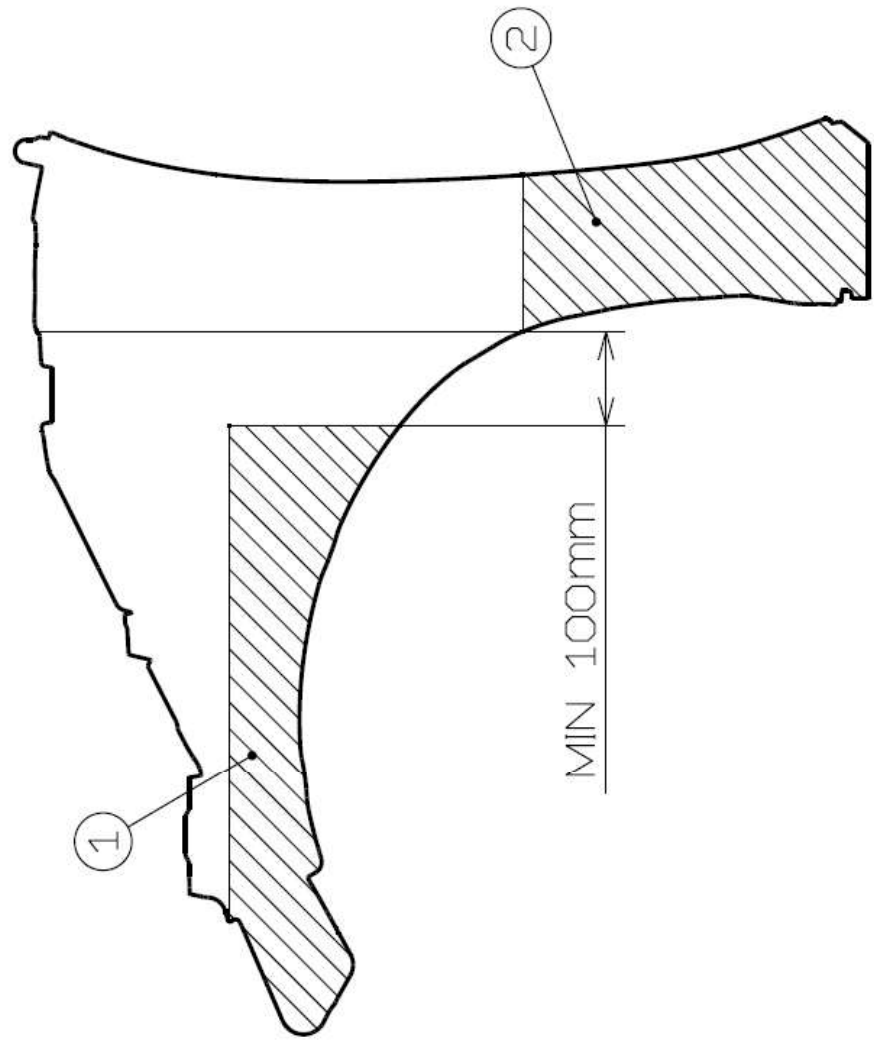

Target Area Drawing List

bZ4X (2023 Year Model)

<u>Motor</u>	<u>Drawing No.</u>
Q910	23-1-1-A
QA10	23-1-2-A

<u>Transmission</u>	<u>Drawing No.</u>
Q910	23-2-1-A
QA10	23-2-2-A

<u>Body Panel</u>	<u>Drawing No.</u>
Right Front Fender	23-3-1-A
Left Front Fender	↑
Hood	23-5-1-A
Right Front Door	23-6-1-A
Left Front Door	↑
Right Rear Door	23-8-1-A
Left Rear Door	↑
Front Bumper	23-11-1-A
Rear Bumper	23-12-1-A
Right Rear Quarter Panel	23-13-1-A
Left Rear Quarter Panel	↑
Back Door	23-18-1-A

- ① TARGET AREA – PRODUCTION PARTS
- ② TARGET AREA – REPLACEMENT PARTS

PART:	Motor (Q910)
MODEL:	bZ4X
DWG. NO.:	23-1-1-A
TOYOTA MOTOR CORPORATION	

- ① TARGET AREA – PRODUCTION PARTS
- ② TARGET AREA – REPLACEMENT PARTS

PART:	Motor (QA10)
MODEL:	bZ4X
DWG. NO.:	23-1-2-A
TOYOTA MOTOR CORPORATION	

- ① TARGET AREA – PRODUCTION PARTS
- ② TARGET AREA – REPLACEMENT PARTS

PART:	Transmission (Q910)	
MODEL:	bZ4X	DWG. NO.: 23-2-1-A
	TOYOTA MOTOR CORPORATION	

- ① TARGET AREA – PRODUCTION PARTS
- ② TARGET AREA – REPLACEMENT PARTS

PART:	Transmission (QA10)	
MODEL:	bZ4X	DWG. NO.: 23-2-2-A
	TOYOTA MOTOR CORPORATION	

- ① TARGET AREA – PRODUCTION PARTS
- ② TARGET AREA – REPLACEMENT PARTS