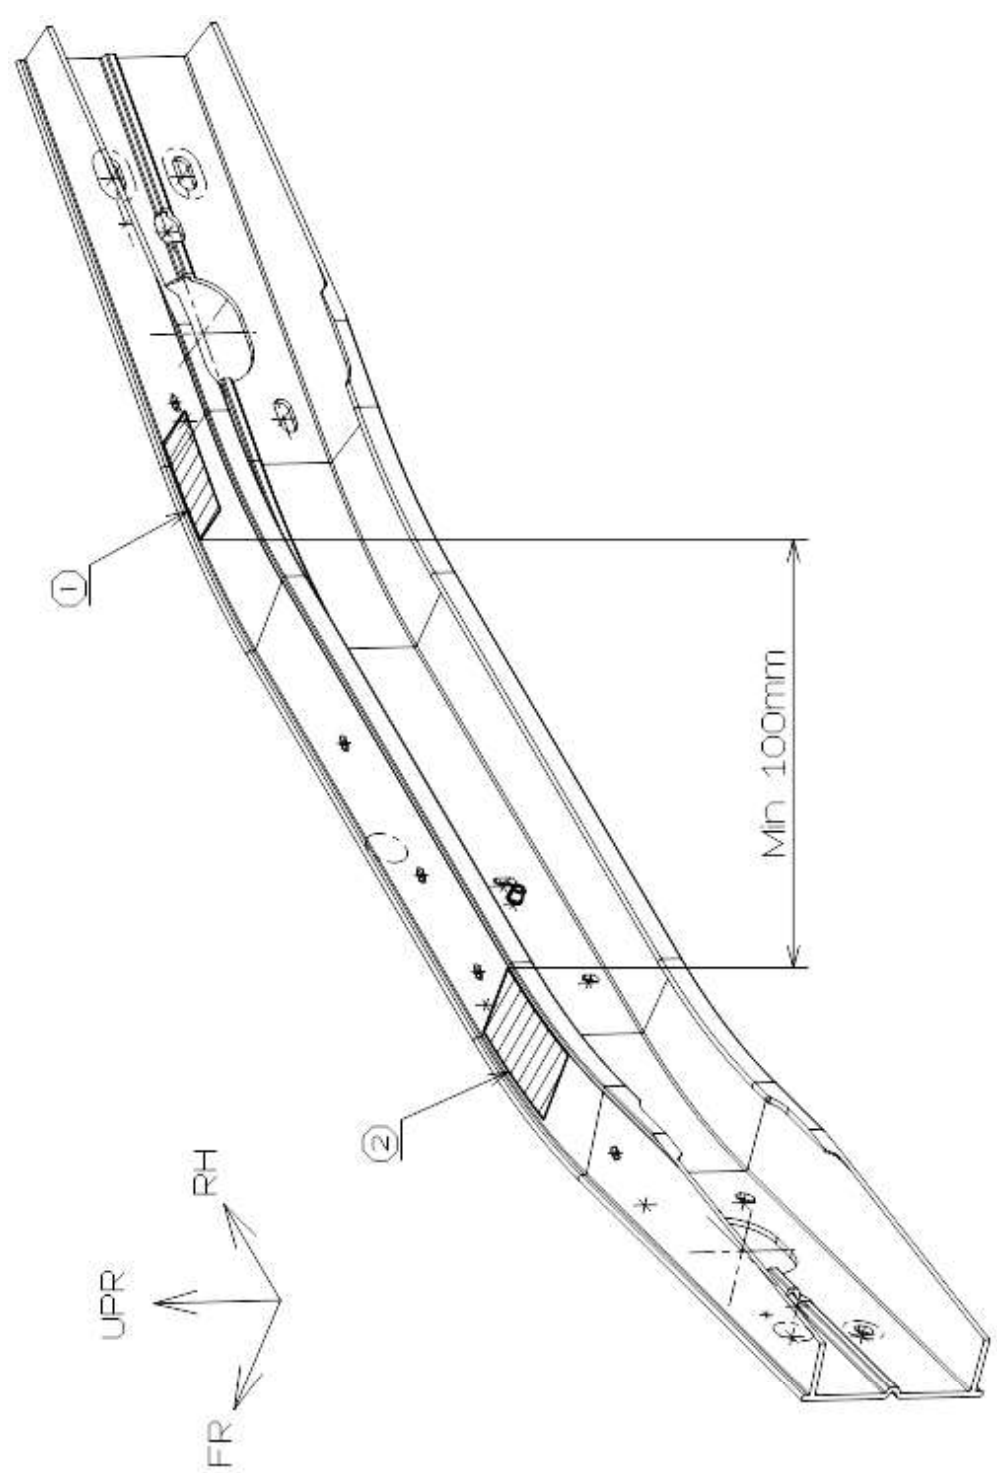

- ① TARGET AREA – PRODUCTION PARTS
- ② TARGET AREA – REPLACEMENT PARTS

PART:	Motor (Q910)
MODEL:	bZ4X
DWG. NO.:	23-1-1-A
TOYOTA MOTOR CORPORATION	

- ① TARGET AREA – PRODUCTION PARTS
- ② TARGET AREA – REPLACEMENT PARTS

PART:	Front Fender	
MODEL:	bZ4X	DWG. NO.: 23-3-1-A
TOYOTA MOTOR CORPORATION		

- ① TARGET AREA – PRODUCTION PARTS
- ② TARGET AREA – REPLACEMENT PARTS

PART:	Hood	
MODEL:	bZ4X	DWG. NO.: 23-5-1-A
TOYOTA MOTOR CORPORATION		

- ① TARGET AREA – PRODUCTION PARTS
- ② TARGET AREA – REPLACEMENT PARTS

PART:	Front Door
MODEL:	bZ4X
DWG. NO.:	23-6-1-A
TOYOTA MOTOR CORPORATION	

- ① TARGET AREA – PRODUCTION PARTS
- ② TARGET AREA – REPLACEMENT PARTS

PART:	Rear Door	
MODEL:	bZ4X	DWG. NO.: 23-8-1-A
TOYOTA MOTOR CORPORATION		

- ① TARGET AREA – PRODUCTION PARTS
- ② TARGET AREA – REPLACEMENT PARTS

PART:	Front Bumper	
MODEL:	bZ4X	DWG. NO.: 23-11-1-A
	TOYOTA MOTOR CORPORATION	