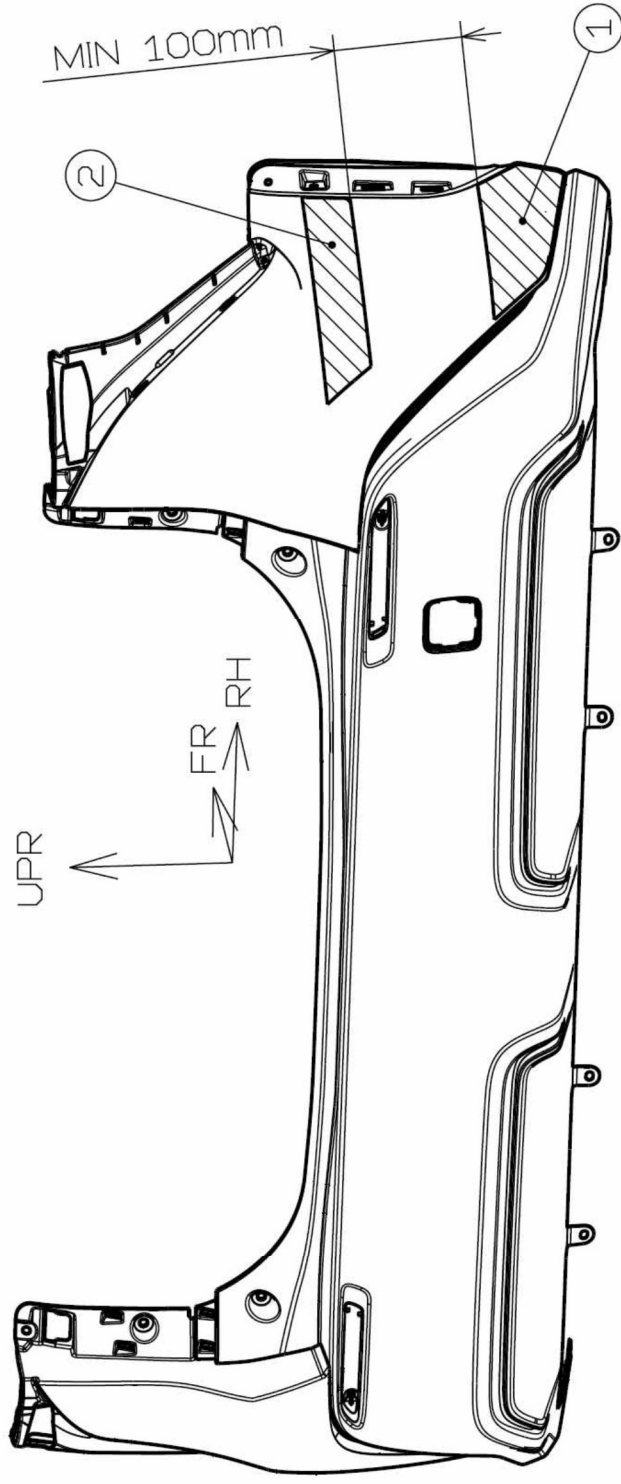

- ① TARGET AREA – PRODUCTION PARTS
- ② TARGET AREA – REPLACEMENT PARTS

PART:	Rear Bumper	
MODEL:	bZ4X	DWG. NO.: 23-12-1-A
TOYOTA MOTOR CORPORATION