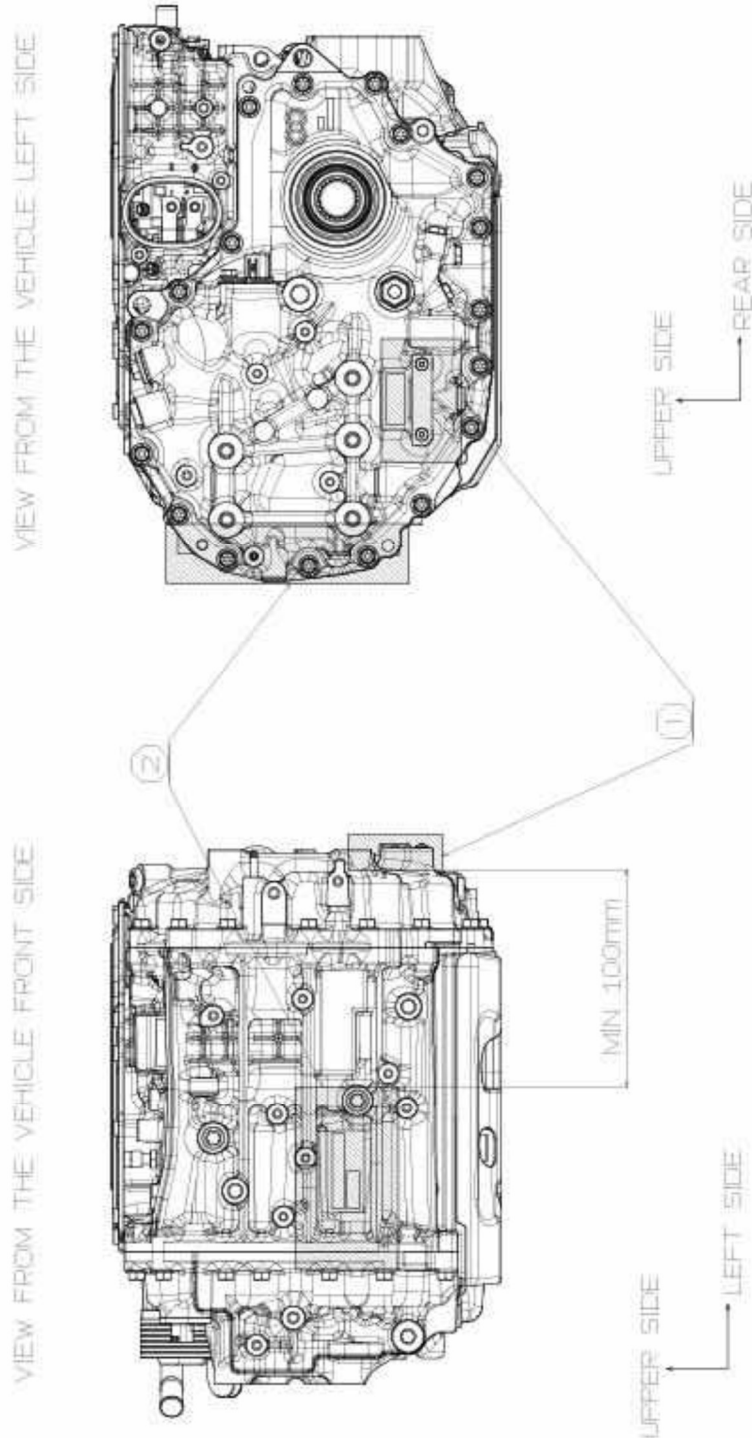

Target Area Drawing List

bZ4X (2023 Year Model)

<u>Motor</u>	<u>Drawing No.</u>
Q910	23-1-1-A
QA10	23-1-2-A

<u>Transmission</u>	<u>Drawing No.</u>
Q910	23-2-1-A
QA10	23-2-2-A

<u>Body Panel</u>	<u>Drawing No.</u>
Right Front Fender	23-3-1-A
Left Front Fender	↑
Hood	23-5-1-A
Right Front Door	23-6-1-A
Left Front Door	↑
Right Rear Door	23-8-1-A
Left Rear Door	↑
Front Bumper	23-11-1-A
Rear Bumper	23-12-1-A
Right Rear Quarter Panel	23-13-1-A
Left Rear Quarter Panel	↑
Back Door	23-18-1-A

- ① TARGET AREA – PRODUCTION PARTS
- ② TARGET AREA – REPLACEMENT PARTS

PART:	Motor (Q910)
MODEL:	bZ4X
DWG. NO.:	23-1-1-A
TOYOTA MOTOR CORPORATION	

- ① TARGET AREA – PRODUCTION PARTS
- ② TARGET AREA – REPLACEMENT PARTS

PART:	Motor (QA10)
MODEL:	bZ4X
DWG. NO.:	23-1-2-A
TOYOTA MOTOR CORPORATION	

- ① TARGET AREA – PRODUCTION PARTS
- ② TARGET AREA – REPLACEMENT PARTS

PART:	Transmission (Q910)	
MODEL:	bZ4X	DWG. NO.: 23-2-1-A
	TOYOTA MOTOR CORPORATION	

- ① TARGET AREA – PRODUCTION PARTS
- ② TARGET AREA – REPLACEMENT PARTS

PART:	Transmission (QA10)	
MODEL:	bZ4X	DWG. NO.: 23-2-2-A
	TOYOTA MOTOR CORPORATION	

- ① TARGET AREA – PRODUCTION PARTS
- ② TARGET AREA – REPLACEMENT PARTS