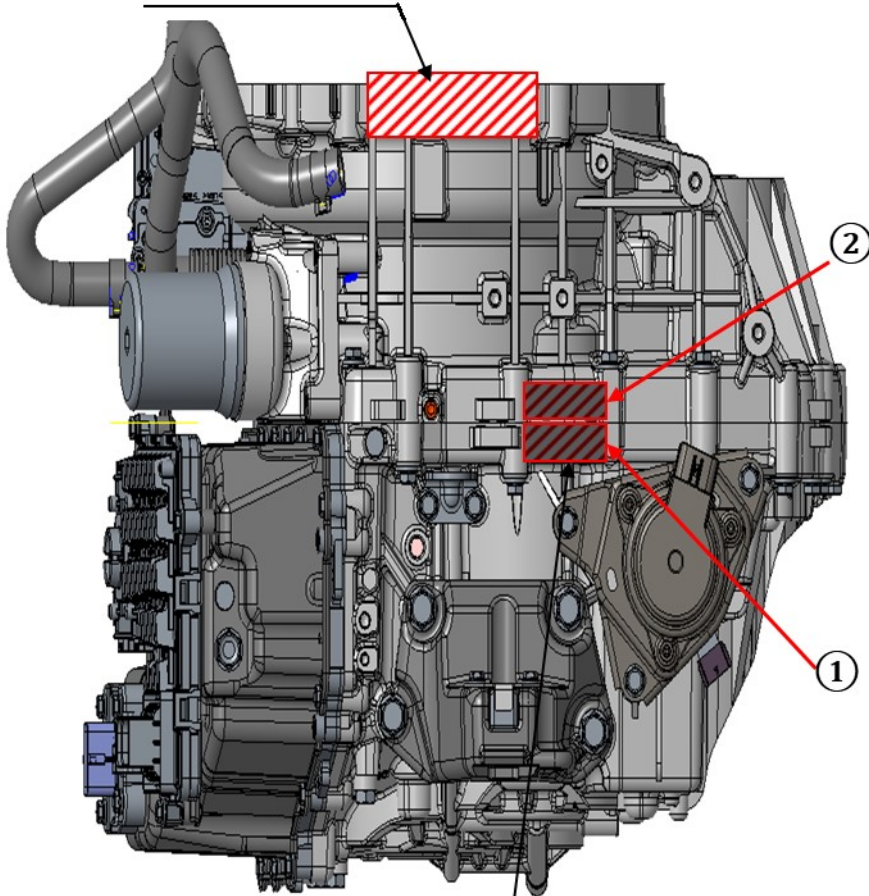

VIN marking area for Santa Cruz model

- 1. Hood**
- 2. Tail gate**
- 3. Front Fender (LH/RH)**
- 4. Front Door (LH/RH)**
- 5. Rear Door (LH/RH)**
- 6. Side Outer Panel (LH/RH)**
- 7. Front Bumper**
- 8. Rear Bumper**
- 9. Engine [G 2.5 GDI/T-GDI Theta III]**
- 10. Transmission [AT]**
- 11. Transmission [DCT]**
- 12. Pickup box**

Engine (G 2.5 DOHC GDI/T-GDI Theta III)

TARGET AREA FOR
ORIGINALLY EQUIPPED
PART
(VIN PLATE)

TARGET AREA FOR
REPLACEMENT PART

Transmission (8AT)

TARGET AREA FOR
REPLACEMENT PART

TARGET AREA FOR ORIGINALLY
EQUIPPED PART

Transmission (8DCT)

**TARGET AREA FOR
REPLACEMENT PART**

**TARGET AREA FOR
ORIGINALLY EQUIPPED
PART**

**※ VIN plate for originally equipped part
will be attached to either ① or ②.**

Pickup Box (Floor)

Pickup Box (Lid)