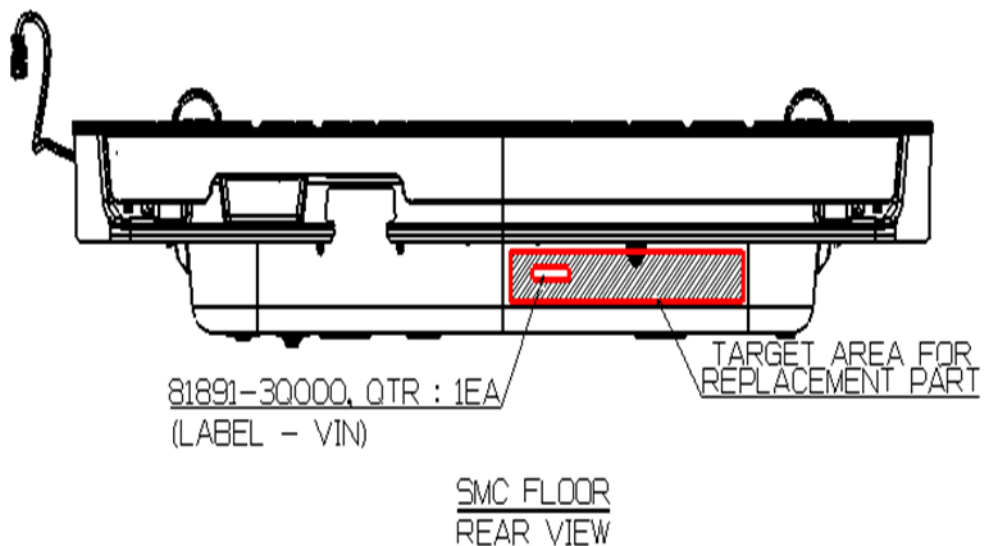

VIN marking area for Santa Cruz model

- 1. Hood**
- 2. Tail gate**
- 3. Front Fender (LH/RH)**
- 4. Front Door (LH/RH)**
- 5. Rear Door (LH/RH)**
- 6. Side Outer Panel (LH/RH)**
- 7. Front Bumper**
- 8. Rear Bumper**
- 9. Engine [G 2.5 GDI/T-GDI Theta III]**
- 10. Transmission [AT]**
- 11. Transmission [DCT]**
- 12. Pickup box**

Engine (G 2.5 DOHC GDI/T-GDI Theta III)

TARGET AREA FOR
ORIGINALLY EQUIPPED
PART
(VIN PLATE)

TARGET AREA FOR
REPLACEMENT PART

Transmission (8AT)

TARGET AREA FOR
REPLACEMENT PART

TARGET AREA FOR ORIGINALLY
EQUIPPED PART

Transmission (8DCT)

**TARGET AREA FOR
REPLACEMENT PART**

**TARGET AREA FOR
ORIGINALLY EQUIPPED
PART**

**※ VIN plate for originally equipped part
will be attached to either ① or ②.**

Pickup Box (Floor)

Pickup Box (Lid)

Pickup Box (Headboard)

TARGET AREA FOR
ORIGINALLY EQUIPED PART

81891-30000, OTR : 1EA
(LABEL - VIN)

81891-30000, OTR : 1EA
(LABEL - VIN)

TARGET AREA FOR
REPLACEMENT PART

HEADBOARD TRIM
REAR VIEW

Pickup Box (Sidewall)