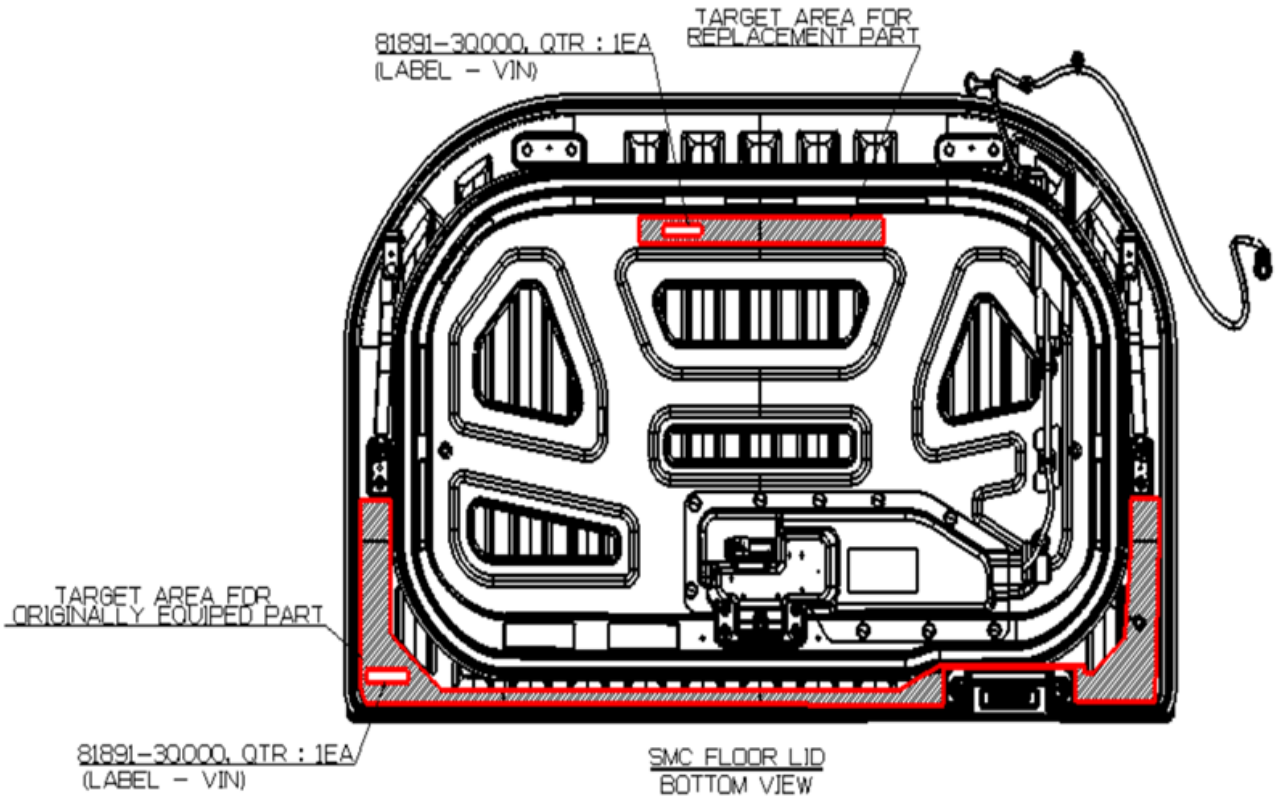

VIN marking area for Santa Cruz model

- 1. Hood**
- 2. Tail gate**
- 3. Front Fender (LH/RH)**
- 4. Front Door (LH/RH)**
- 5. Rear Door (LH/RH)**
- 6. Side Outer Panel (LH/RH)**
- 7. Front Bumper**
- 8. Rear Bumper**
- 9. Engine [G 2.5 GDI/T-GDI Theta III]**
- 10. Transmission [AT]**
- 11. Transmission [DCT]**
- 12. Pickup box**

Engine (G 2.5 DOHC GDI/T-GDI Theta III)

TARGET AREA FOR
ORIGINALLY EQUIPPED
PART
(VIN PLATE)

TARGET AREA FOR
REPLACEMENT PART

Transmission (8AT)

TARGET AREA FOR
REPLACEMENT PART

TARGET AREA FOR ORIGINALLY
EQUIPPED PART

Transmission (8DCT)

**TARGET AREA FOR
REPLACEMENT PART**

**TARGET AREA FOR
ORIGINALLY EQUIPPED
PART**

**※ VIN plate for originally equipped part
will be attached to either ① or ②.**

Pickup Box (Floor)

Pickup Box (Lid)

Pickup Box (Headboard)

TARGET AREA FOR
ORIGINALLY EQUIPED PART

81891-30000, OTR : 1EA
(LABEL - VIN)

81891-30000, OTR : 1EA
(LABEL - VIN)

TARGET AREA FOR
REPLACEMENT PART

HEADBOARD TRIM
REAR VIEW

Pickup Box (Sidewall)