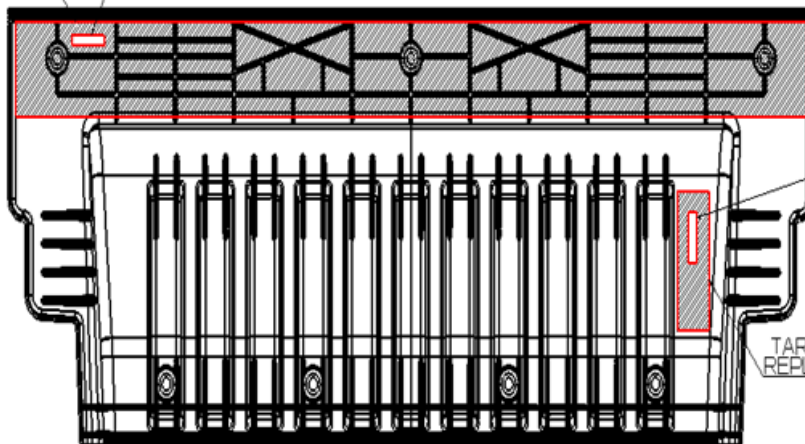

VIN marking area for Santa Cruz model

- 1. Hood**
- 2. Tail gate**
- 3. Front Fender (LH/RH)**
- 4. Front Door (LH/RH)**
- 5. Rear Door (LH/RH)**
- 6. Side Outer Panel (LH/RH)**
- 7. Front Bumper**
- 8. Rear Bumper**
- 9. Engine [G 2.5 GDI/T-GDI Theta III]**
- 10. Transmission [AT]**
- 11. Transmission [DCT]**
- 12. Pickup box**

Engine (G 2.5 DOHC GDI/T-GDI Theta III)

TARGET AREA FOR
ORIGINALLY EQUIPPED
PART
(VIN PLATE)

TARGET AREA FOR
REPLACEMENT PART

Transmission (8AT)

TARGET AREA FOR
REPLACEMENT PART

TARGET AREA FOR ORIGINALLY
EQUIPPED PART

Transmission (8DCT)

**TARGET AREA FOR
REPLACEMENT PART**

**TARGET AREA FOR
ORIGINALLY EQUIPPED
PART**

**※ VIN plate for originally equipped part
will be attached to either ① or ②.**

Pickup Box (Floor)

Pickup Box (Lid)

Pickup Box (Headboard)

TARGET AREA FOR
ORIGINALLY EQUIPED PART

81891-30000, OTR : 1EA
(LABEL - VIN)

81891-30000, OTR : 1EA
(LABEL - VIN)

TARGET AREA FOR
REPLACEMENT PART

HEADBOARD TRIM
REAR VIEW

Pickup Box (Sidewall)