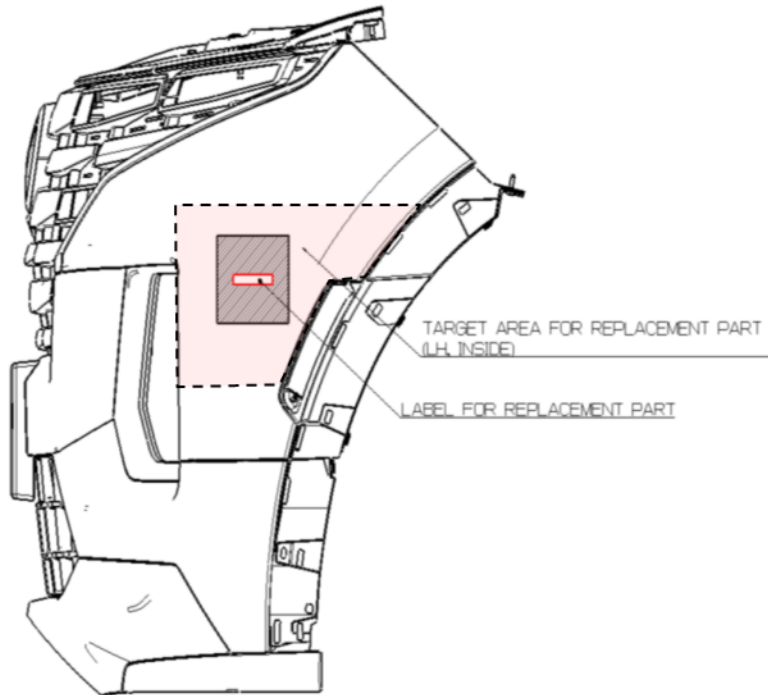

VIN marking area for Santa Cruz model

- 1. Hood**
- 2. Tail gate**
- 3. Front Fender (LH/RH)**
- 4. Front Door (LH/RH)**
- 5. Rear Door (LH/RH)**
- 6. Side Outer Panel (LH/RH)**
- 7. Front Bumper**
- 8. Rear Bumper**
- 9. Engine [G 2.5 GDI/T-GDI Theta III]**
- 10. Transmission [AT]**
- 11. Transmission [DCT]**
- 12. Pickup box**

Side Outer Panel (LH/RH)

PNL-SIDE OTR, LH/RH

Front Bumper

< FRONT BUMPER – BOTTOM VIEW >

< FRONT BUMPER – SIDE VIEW >

Rear Bumper

< REAR BUMPER – BOTTOM VIEW >

< REAR BUMPER – SIDE VIEW >

Engine (G 2.5 DOHC GDI/T-GDI Theta III)

TARGET AREA FOR
ORIGINALLY EQUIPPED
PART
(VIN PLATE)

TARGET AREA FOR
REPLACEMENT PART

Transmission (8AT)

TARGET AREA FOR
REPLACEMENT PART

TARGET AREA FOR ORIGINALLY
EQUIPPED PART

Transmission (8DCT)

**TARGET AREA FOR
REPLACEMENT PART**

**TARGET AREA FOR
ORIGINALLY EQUIPPED
PART**

**※ VIN plate for originally equipped part
will be attached to either ① or ②.**

Pickup Box (Floor)

Pickup Box (Lid)