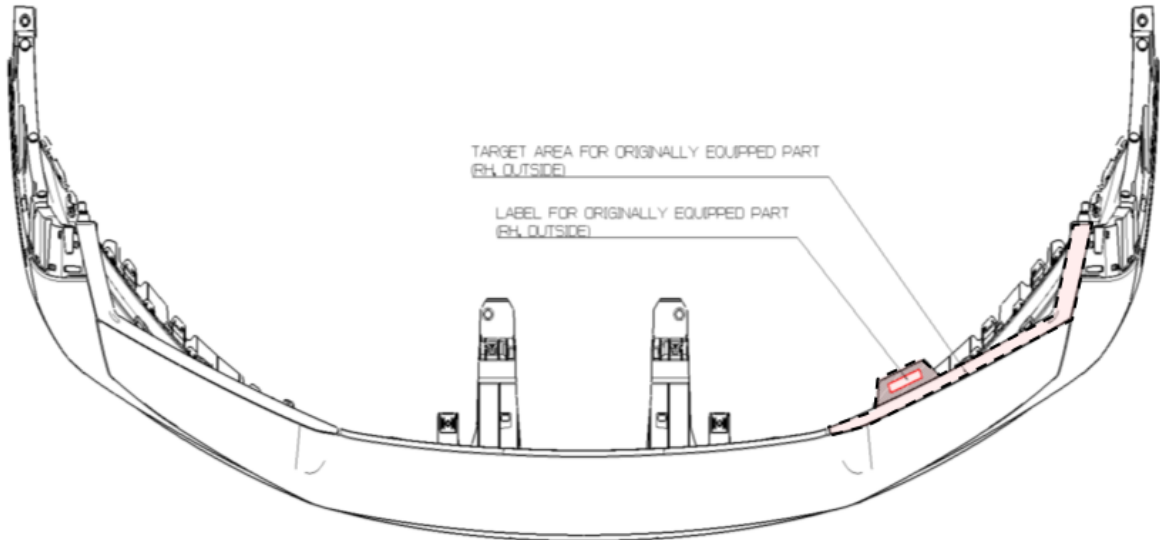

VIN marking area for Santa Cruz model

- 1. Hood**
- 2. Tail gate**
- 3. Front Fender (LH/RH)**
- 4. Front Door (LH/RH)**
- 5. Rear Door (LH/RH)**
- 6. Side Outer Panel (LH/RH)**
- 7. Front Bumper**
- 8. Rear Bumper**
- 9. Engine [G 2.5 GDI/T-GDI Theta III]**
- 10. Transmission [AT]**
- 11. Transmission [DCT]**
- 12. Pickup box**

Front Fender (LH/RH)

PNL-FENDER, LH/RH

Front Door (LH/RH)

TARGET AREA FOR
ORIGINALLY EQUIPPED PART

TARGET AREA FOR
REPLACEMENT PART

Rear Door (LH/RH)

TARGET AREA FOR
ORIGINALLY EQUIPPED PART

TARGET AREA FOR
REPLACEMENT PART

Side Outer Panel (LH/RH)

PNL-SIDE OTR, LH/RH

Front Bumper

< FRONT BUMPER – BOTTOM VIEW >

< FRONT BUMPER – SIDE VIEW >

Rear Bumper

< REAR BUMPER – BOTTOM VIEW >

< REAR BUMPER – SIDE VIEW >

Engine (G 2.5 DOHC GDI/T-GDI Theta III)

TARGET AREA FOR
ORIGINALLY EQUIPPED
PART
(VIN PLATE)

TARGET AREA FOR
REPLACEMENT PART

Transmission (8AT)

TARGET AREA FOR
REPLACEMENT PART

TARGET AREA FOR ORIGINALLY
EQUIPPED PART