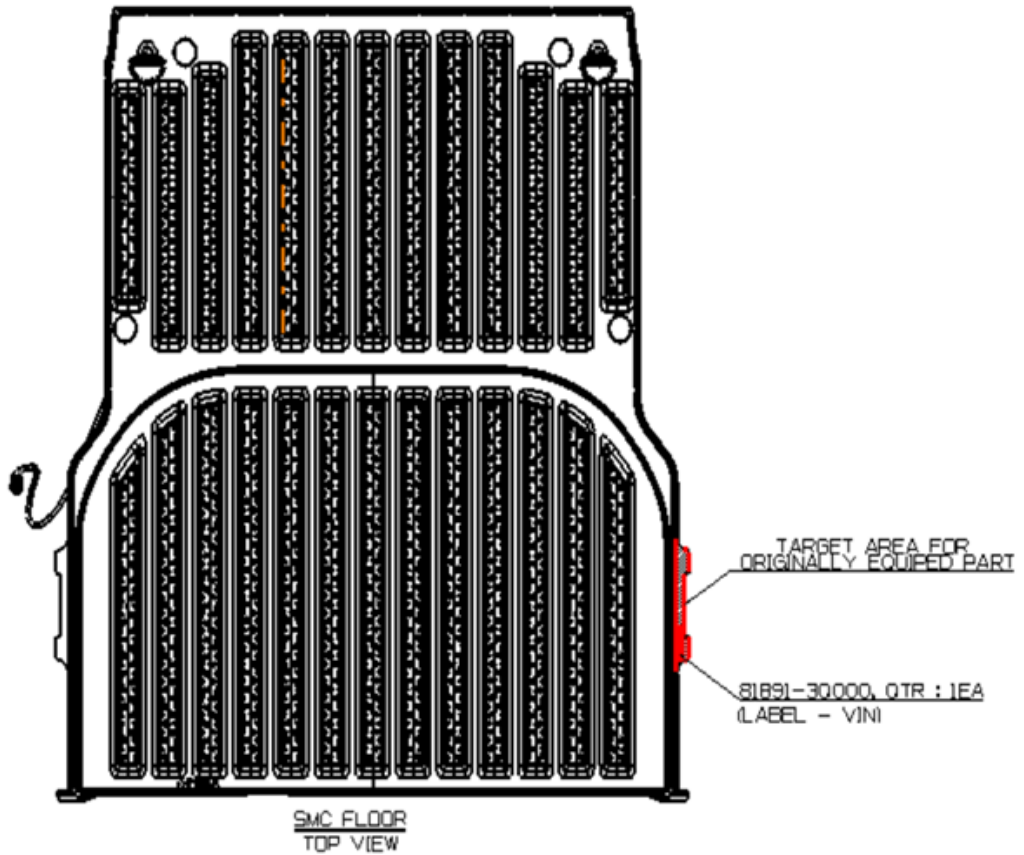

VIN marking area for Santa Cruz model

- 1. Hood**
- 2. Tail gate**
- 3. Front Fender (LH/RH)**
- 4. Front Door (LH/RH)**
- 5. Rear Door (LH/RH)**
- 6. Side Outer Panel (LH/RH)**
- 7. Front Bumper**
- 8. Rear Bumper**
- 9. Engine [G 2.5 GDI/T-GDI Theta III]**
- 10. Transmission [AT]**
- 11. Transmission [DCT]**
- 12. Pickup box**

Engine (G 2.5 DOHC GDI/T-GDI Theta III)

TARGET AREA FOR
ORIGINALLY EQUIPPED
PART
(VIN PLATE)

TARGET AREA FOR
REPLACEMENT PART

Transmission (8AT)

TARGET AREA FOR
REPLACEMENT PART

TARGET AREA FOR ORIGINALLY
EQUIPPED PART

Transmission (8DCT)

**TARGET AREA FOR
REPLACEMENT PART**

**TARGET AREA FOR
ORIGINALLY EQUIPPED
PART**

**※ VIN plate for originally equipped part
will be attached to either ① or ②.**

Pickup Box (Floor)

Pickup Box (Lid)

Pickup Box (Headboard)

TARGET AREA FOR
ORIGINALLY EQUIPED PART

81891-30000, OTR : 1EA
(LABEL - VIN)

81891-30000, OTR : 1EA
(LABEL - VIN)

TARGET AREA FOR
REPLACEMENT PART

HEADBOARD TRIM
REAR VIEW

Pickup Box (Sidewall)