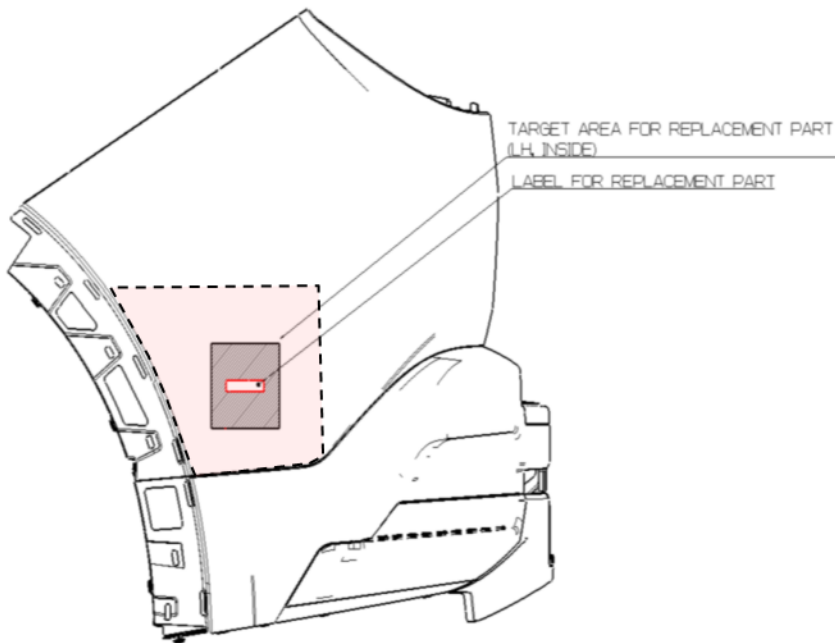

VIN marking area for Santa Cruz model

- 1. Hood**
- 2. Tail gate**
- 3. Front Fender (LH/RH)**
- 4. Front Door (LH/RH)**
- 5. Rear Door (LH/RH)**
- 6. Side Outer Panel (LH/RH)**
- 7. Front Bumper**
- 8. Rear Bumper**
- 9. Engine [G 2.5 GDI/T-GDI Theta III]**
- 10. Transmission [AT]**
- 11. Transmission [DCT]**
- 12. Pickup box**

Side Outer Panel (LH/RH)

PNL-SIDE OTR, LH/RH

Front Bumper

< FRONT BUMPER – BOTTOM VIEW >

< FRONT BUMPER – SIDE VIEW >

Rear Bumper

< REAR BUMPER – BOTTOM VIEW >

< REAR BUMPER – SIDE VIEW >

Engine (G 2.5 DOHC GDI/T-GDI Theta III)

TARGET AREA FOR
ORIGINALLY EQUIPPED
PART
(VIN PLATE)

TARGET AREA FOR
REPLACEMENT PART

Transmission (8AT)

TARGET AREA FOR
REPLACEMENT PART

TARGET AREA FOR ORIGINALLY
EQUIPPED PART

Transmission (8DCT)

**TARGET AREA FOR
REPLACEMENT PART**

**TARGET AREA FOR
ORIGINALLY EQUIPPED
PART**

**※ VIN plate for originally equipped part
will be attached to either ① or ②.**

Pickup Box (Floor)

Pickup Box (Lid)