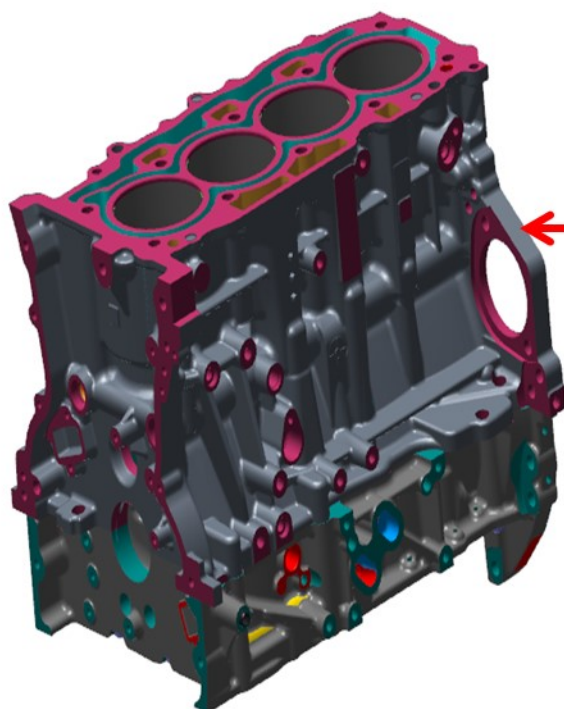

VIN marking area for Santa Cruz model

- 1. Hood**
- 2. Tail gate**
- 3. Front Fender (LH/RH)**
- 4. Front Door (LH/RH)**
- 5. Rear Door (LH/RH)**
- 6. Side Outer Panel (LH/RH)**
- 7. Front Bumper**
- 8. Rear Bumper**
- 9. Engine [G 2.5 GDI/T-GDI Theta III]**
- 10. Transmission [AT]**
- 11. Transmission [DCT]**
- 12. Pickup box**

Side Outer Panel (LH/RH)

PNL-SIDE OTR, LH/RH

Front Bumper

< FRONT BUMPER – BOTTOM VIEW >

< FRONT BUMPER – SIDE VIEW >

Rear Bumper

< REAR BUMPER – BOTTOM VIEW >

< REAR BUMPER – SIDE VIEW >

Engine (G 2.5 DOHC GDI/T-GDI Theta III)

TARGET AREA FOR
ORIGINALLY EQUIPPED
PART
(VIN PLATE)

TARGET AREA FOR
REPLACEMENT PART

Transmission (8AT)

TARGET AREA FOR
REPLACEMENT PART

TARGET AREA FOR ORIGINALLY
EQUIPPED PART

Transmission (8DCT)

**TARGET AREA FOR
REPLACEMENT PART**

**TARGET AREA FOR
ORIGINALLY EQUIPPED
PART**

**※ VIN plate for originally equipped part
will be attached to either ① or ②.**

Pickup Box (Floor)

Pickup Box (Lid)