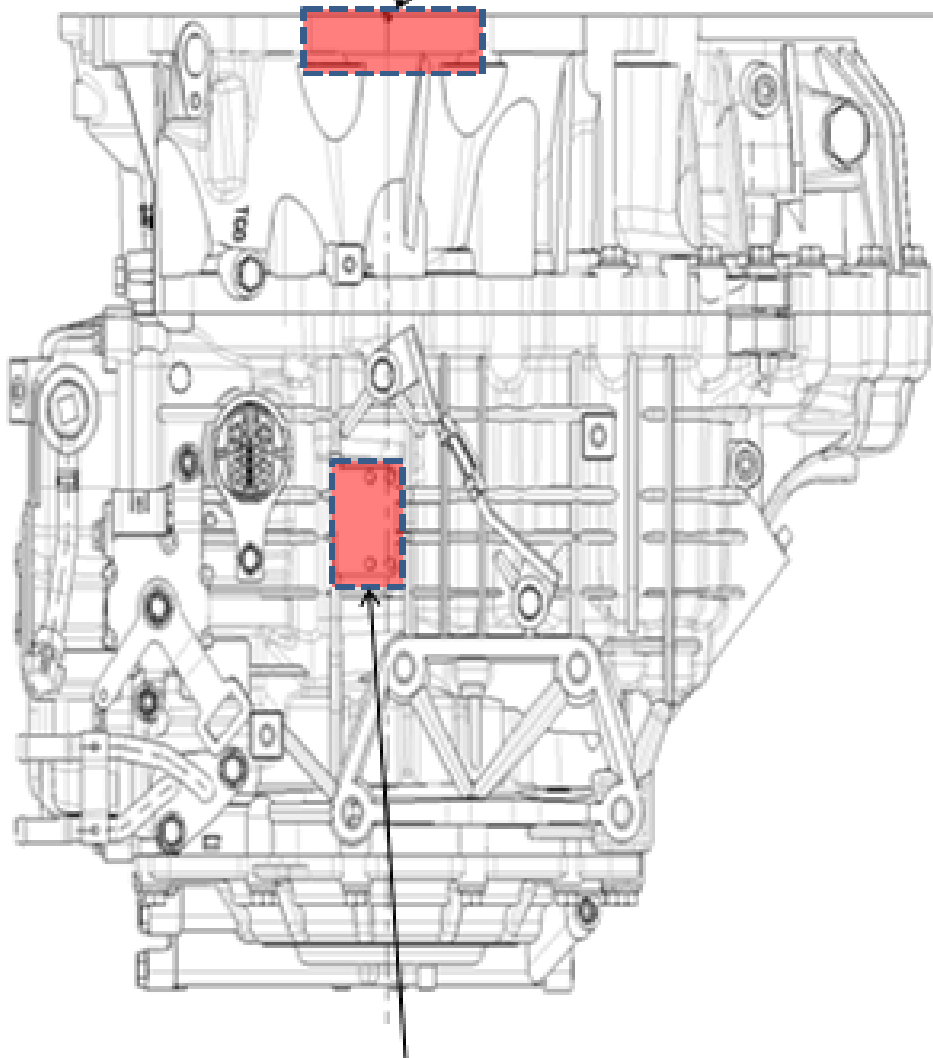

VIN marking area for Santa Cruz model

- 1. Hood**
- 2. Tail gate**
- 3. Front Fender (LH/RH)**
- 4. Front Door (LH/RH)**
- 5. Rear Door (LH/RH)**
- 6. Side Outer Panel (LH/RH)**
- 7. Front Bumper**
- 8. Rear Bumper**
- 9. Engine [G 2.5 GDI/T-GDI Theta III]**
- 10. Transmission [AT]**
- 11. Transmission [DCT]**
- 12. Pickup box**

Side Outer Panel (LH/RH)

PNL-SIDE OTR, LH/RH

Front Bumper

< FRONT BUMPER – BOTTOM VIEW >

< FRONT BUMPER – SIDE VIEW >

Rear Bumper

< REAR BUMPER – BOTTOM VIEW >

< REAR BUMPER – SIDE VIEW >

Engine (G 2.5 DOHC GDI/T-GDI Theta III)

TARGET AREA FOR
ORIGINALLY EQUIPPED
PART
(VIN PLATE)

TARGET AREA FOR
REPLACEMENT PART

Transmission (8AT)

TARGET AREA FOR
REPLACEMENT PART

TARGET AREA FOR ORIGINALLY
EQUIPPED PART

Transmission (8DCT)

**TARGET AREA FOR
REPLACEMENT PART**

**TARGET AREA FOR
ORIGINALLY EQUIPPED
PART**

**※ VIN plate for originally equipped part
will be attached to either ① or ②.**

Pickup Box (Floor)

Pickup Box (Lid)