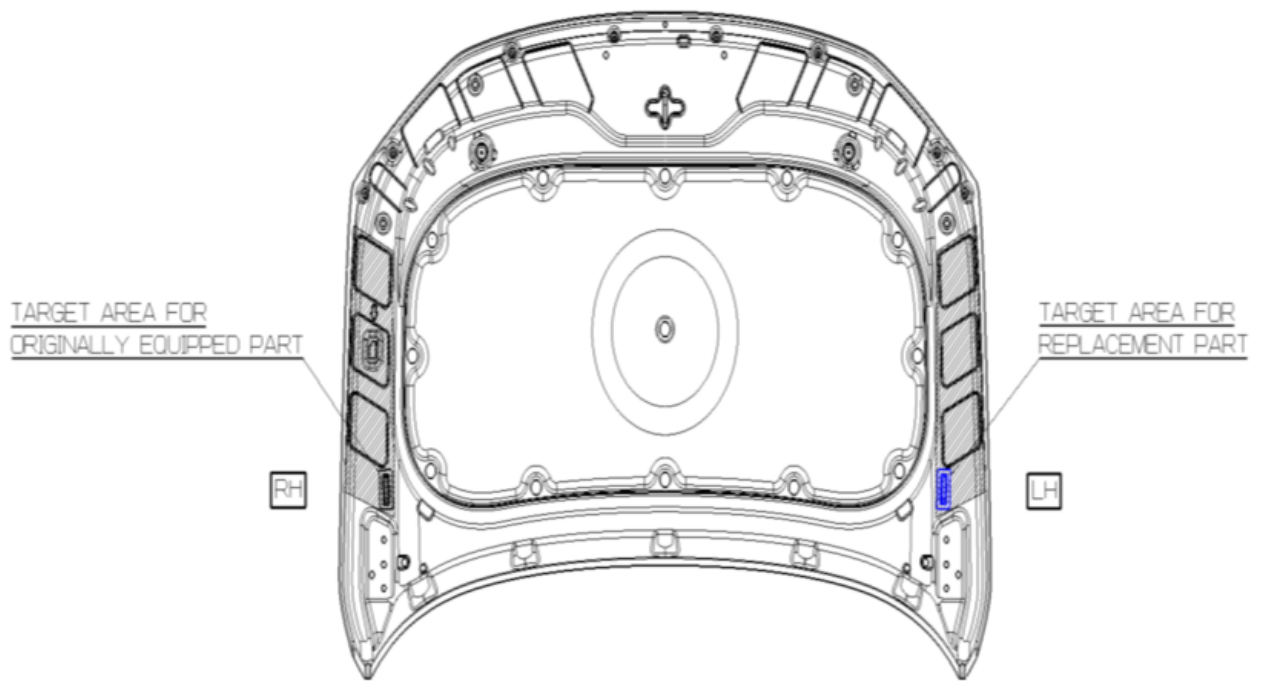

VIN marking area for Santa Cruz model

- 1. Hood**
- 2. Tail gate**
- 3. Front Fender (LH/RH)**
- 4. Front Door (LH/RH)**
- 5. Rear Door (LH/RH)**
- 6. Side Outer Panel (LH/RH)**
- 7. Front Bumper**
- 8. Rear Bumper**
- 9. Engine [G 2.5 GDI/T-GDI Theta III]**
- 10. Transmission [AT]**
- 11. Transmission [DCT]**
- 12. Pickup box**

Hood

PNL ASSY-HOOD
(SCALE 3/20)

Tailgate

TARGET AREA FOR
ORIGINALLY EQUIPPED PART
APPLY ON RH SIDE

PNL ASSY-T/GATE (RH)
(SCALE 3/10)

TARGET AREA FOR
REPLACEMENT PART
APPLY ON LH SIDE

PNL ASSY-T/GATE (LH)
(SCALE 3/10)

Front Fender (LH/RH)

PNL-FENDER, LH/RH

Front Door (LH/RH)

TARGET AREA FOR
ORIGINALLY EQUIPPED PART

TARGET AREA FOR
REPLACEMENT PART

Rear Door (LH/RH)

TARGET AREA FOR
ORIGINALLY EQUIPPED PART

TARGET AREA FOR
REPLACEMENT PART

Engine (G 2.5 DOHC GDI/T-GDI Theta III)

TARGET AREA FOR
ORIGINALLY EQUIPPED
PART
(VIN PLATE)

TARGET AREA FOR
REPLACEMENT PART

Transmission (8AT)

TARGET AREA FOR
REPLACEMENT PART

TARGET AREA FOR ORIGINALLY
EQUIPPED PART