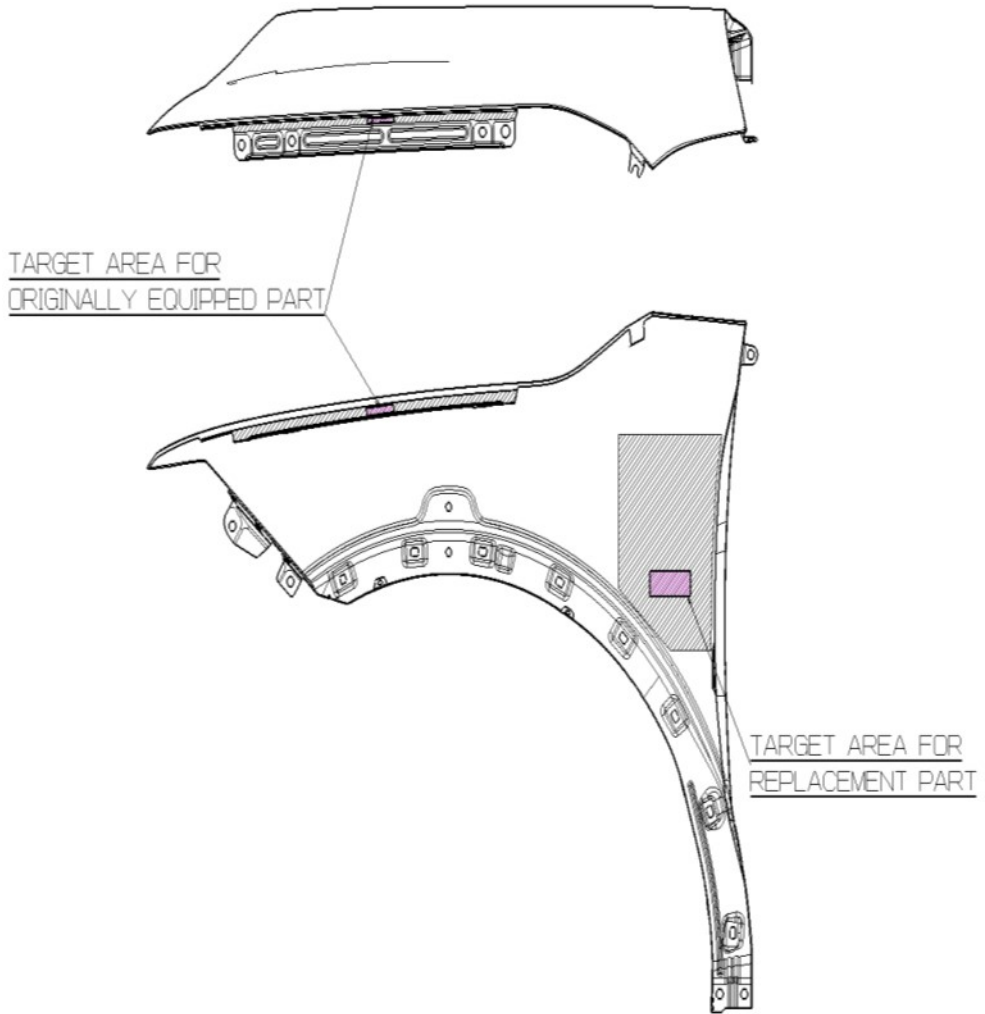

Front Fender (LH/RH)

PNL-FENDER, LH/RH