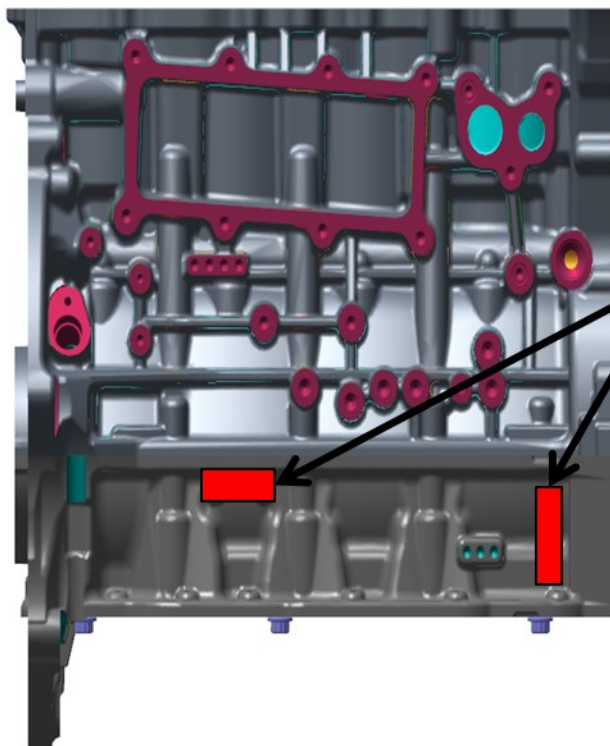

VIN marking area for Santa Cruz model

- 1. Hood**
- 2. Tail gate**
- 3. Front Fender (LH/RH)**
- 4. Front Door (LH/RH)**
- 5. Rear Door (LH/RH)**
- 6. Side Outer Panel (LH/RH)**
- 7. Front Bumper**
- 8. Rear Bumper**
- 9. Engine [G 2.5 GDI/T-GDI Theta III]**
- 10. Transmission [AT]**
- 11. Transmission [DCT]**
- 12. Pickup box**

Side Outer Panel (LH/RH)

PNL-SIDE OTR, LH/RH

Front Bumper

< FRONT BUMPER – BOTTOM VIEW >

< FRONT BUMPER – SIDE VIEW >

Rear Bumper

< REAR BUMPER – BOTTOM VIEW >

< REAR BUMPER – SIDE VIEW >

Engine (G 2.5 DOHC GDI/T-GDI Theta III)

TARGET AREA FOR
ORIGINALLY EQUIPPED
PART
(VIN PLATE)

TARGET AREA FOR
REPLACEMENT PART

Transmission (8AT)

TARGET AREA FOR
REPLACEMENT PART

TARGET AREA FOR ORIGINALLY
EQUIPPED PART

Transmission (8DCT)

**TARGET AREA FOR
REPLACEMENT PART**

**TARGET AREA FOR
ORIGINALLY EQUIPPED
PART**

**※ VIN plate for originally equipped part
will be attached to either ① or ②.**

Pickup Box (Floor)

Pickup Box (Lid)