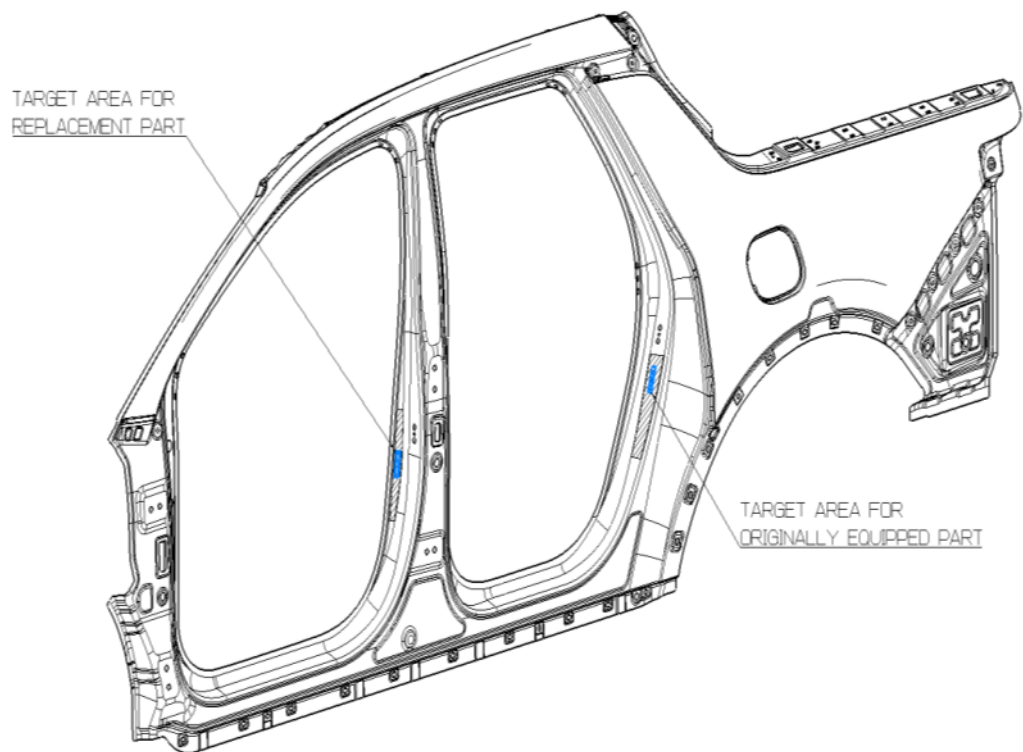

VIN marking area for Santa Cruz model

- 1. Hood**
- 2. Tail gate**
- 3. Front Fender (LH/RH)**
- 4. Front Door (LH/RH)**
- 5. Rear Door (LH/RH)**
- 6. Side Outer Panel (LH/RH)**
- 7. Front Bumper**
- 8. Rear Bumper**
- 9. Engine [G 2.5 GDI/T-GDI Theta III]**
- 10. Transmission [AT]**
- 11. Transmission [DCT]**
- 12. Pickup box**

Front Fender (LH/RH)

PNL-FENDER, LH/RH

Front Door (LH/RH)

TARGET AREA FOR
ORIGINALLY EQUIPPED PART

TARGET AREA FOR
REPLACEMENT PART

Rear Door (LH/RH)

TARGET AREA FOR
ORIGINALLY EQUIPPED PART

TARGET AREA FOR
REPLACEMENT PART

Side Outer Panel (LH/RH)

PNL-SIDE OTR, LH/RH

Front Bumper

< FRONT BUMPER – BOTTOM VIEW >

< FRONT BUMPER – SIDE VIEW >

Rear Bumper

< REAR BUMPER – BOTTOM VIEW >

< REAR BUMPER – SIDE VIEW >

Engine (G 2.5 DOHC GDI/T-GDI Theta III)

TARGET AREA FOR
ORIGINALLY EQUIPPED
PART
(VIN PLATE)

TARGET AREA FOR
REPLACEMENT PART

Transmission (8AT)

TARGET AREA FOR
REPLACEMENT PART

TARGET AREA FOR ORIGINALLY
EQUIPPED PART