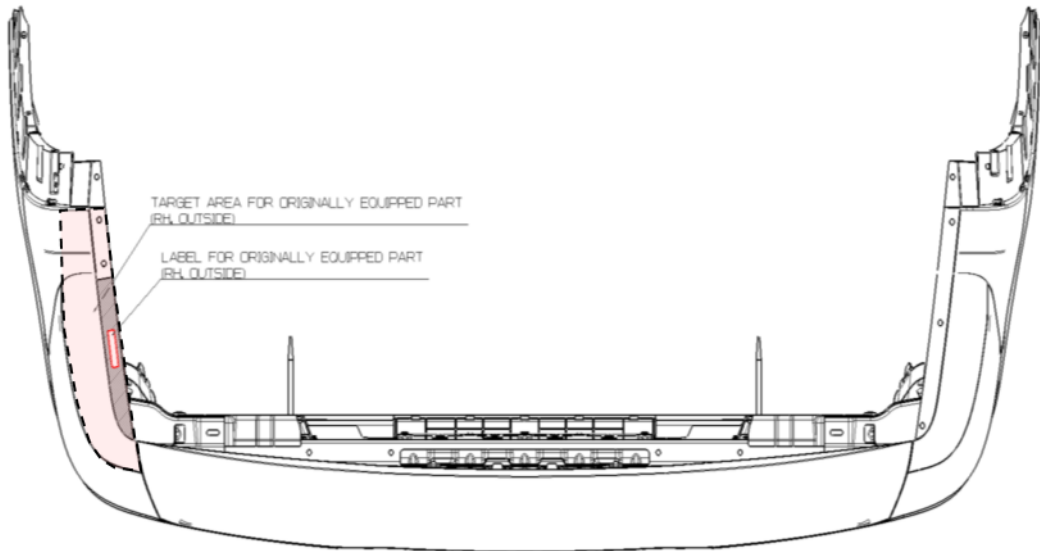

VIN marking area for Santa Cruz model

- 1. Hood**
- 2. Tail gate**
- 3. Front Fender (LH/RH)**
- 4. Front Door (LH/RH)**
- 5. Rear Door (LH/RH)**
- 6. Side Outer Panel (LH/RH)**
- 7. Front Bumper**
- 8. Rear Bumper**
- 9. Engine [G 2.5 GDI/T-GDI Theta III]**
- 10. Transmission [AT]**
- 11. Transmission [DCT]**
- 12. Pickup box**

Side Outer Panel (LH/RH)

PNL-SIDE OTR, LH/RH

Front Bumper

< FRONT BUMPER – BOTTOM VIEW >

< FRONT BUMPER – SIDE VIEW >

Rear Bumper

< REAR BUMPER – BOTTOM VIEW >

< REAR BUMPER – SIDE VIEW >

Engine (G 2.5 DOHC GDI/T-GDI Theta III)

TARGET AREA FOR
ORIGINALLY EQUIPPED
PART
(VIN PLATE)

TARGET AREA FOR
REPLACEMENT PART

Transmission (8AT)

TARGET AREA FOR
REPLACEMENT PART

TARGET AREA FOR ORIGINALLY
EQUIPPED PART