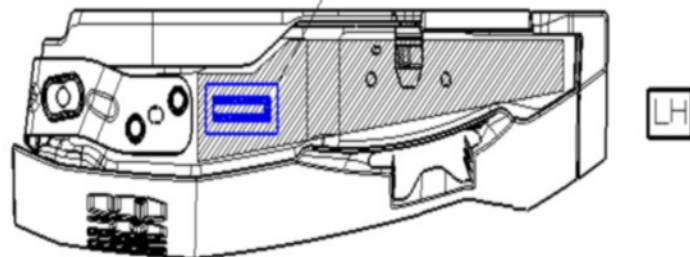

VIN marking area for Santa Cruz model

- 1. Hood**
- 2. Tail gate**
- 3. Front Fender (LH/RH)**
- 4. Front Door (LH/RH)**
- 5. Rear Door (LH/RH)**
- 6. Side Outer Panel (LH/RH)**
- 7. Front Bumper**
- 8. Rear Bumper**
- 9. Engine [G 2.5 GDI/T-GDI Theta III]**
- 10. Transmission [AT]**
- 11. Transmission [DCT]**
- 12. Pickup box**

Hood

PNL ASSY-HOOD
(SCALE 3/20)

Tailgate

TARGET AREA FOR
ORIGINALLY EQUIPPED PART
APPLY ON RH SIDE

PNL ASSY-T/GATE (RH)
(SCALE 3/10)

TARGET AREA FOR
REPLACEMENT PART
APPLY ON LH SIDE

PNL ASSY-T/GATE (LH)
(SCALE 3/10)

Front Fender (LH/RH)

PNL-FENDER, LH/RH

Front Door (LH/RH)

TARGET AREA FOR
ORIGINALLY EQUIPPED PART

TARGET AREA FOR
REPLACEMENT PART

Rear Door (LH/RH)

TARGET AREA FOR
ORIGINALLY EQUIPPED PART

TARGET AREA FOR
REPLACEMENT PART

Engine (G 2.5 DOHC GDI/T-GDI Theta III)

TARGET AREA FOR
ORIGINALLY EQUIPPED
PART
(VIN PLATE)

TARGET AREA FOR
REPLACEMENT PART

Transmission (8AT)

TARGET AREA FOR
REPLACEMENT PART

TARGET AREA FOR ORIGINALLY
EQUIPPED PART