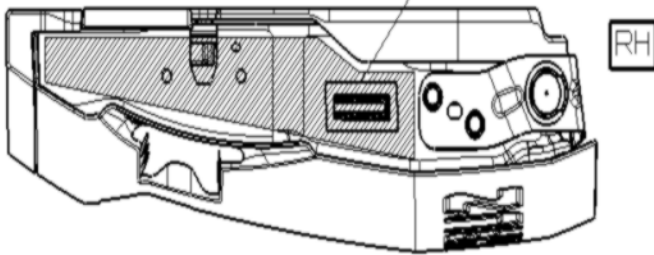

VIN marking area for Santa Cruz model

- 1. Hood**
- 2. Tail gate**
- 3. Front Fender (LH/RH)**
- 4. Front Door (LH/RH)**
- 5. Rear Door (LH/RH)**
- 6. Side Outer Panel (LH/RH)**
- 7. Front Bumper**
- 8. Rear Bumper**
- 9. Engine [G 2.5 GDI/T-GDI Theta III]**
- 10. Transmission [AT]**
- 11. Transmission [DCT]**
- 12. Pickup box**

Hood

PNL ASSY-HOOD
(SCALE 3/20)

Tailgate

TARGET AREA FOR
ORIGINALLY EQUIPPED PART
APPLY ON RH SIDE

PNL ASSY-T/GATE (RH)
(SCALE 3/10)

TARGET AREA FOR
REPLACEMENT PART
APPLY ON LH SIDE

PNL ASSY-T/GATE (LH)
(SCALE 3/10)

Front Fender (LH/RH)

PNL-FENDER, LH/RH

Front Door (LH/RH)

TARGET AREA FOR
ORIGINALLY EQUIPPED PART

TARGET AREA FOR
REPLACEMENT PART

Rear Door (LH/RH)

TARGET AREA FOR
ORIGINALLY EQUIPPED PART

TARGET AREA FOR
REPLACEMENT PART